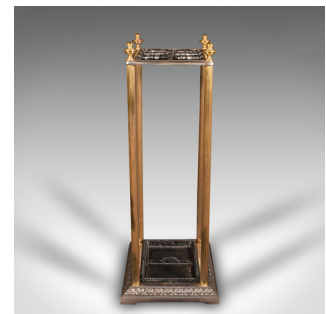

Vintage 6 Segment Umbrella Rack, English, Brass, Stick Stand, Art Deco, C.1940

DESCRIPTION

Our Stock # 18.9752

This is a vintage 6 segment umbrella rack. An English, brass and cast iron reception hall stick stand, dating to the Art Deco period, circa 1940.

- Of eye-catching form and appearance, ideal for the reception hall
- Displays a desirable aged patina and in good order throughout
- Quartet of four brass finials sit above the 6 segment upper rail
- Wavy detailing to the segments accentuate the rack
- Four superb fluted pillars support the whole in golden brass hues
- Sash decorated base finished with a polished brass border - lightly tarnished with age
- Lift-out cast iron drip tray aids ease of drainage, with beaded decorative finish
- Matching serial numbers adorn the drip tray and underside of the tiered base

This is an attractive vintage 6 segment umbrella rack, with tasteful Art Deco appeal. Delivered ready for the hallway.

Search [London Fine for #18.9752](#) , or scan the QR code for more photos and details

DIMENSIONS

Max Width: 32cm (12.5")

Max Depth: 24cm (9.5")

Max Height: 61.5cm (24.25")

Segment Width: 6cm (2.25")

Segment Depth: 6cm (2.25")