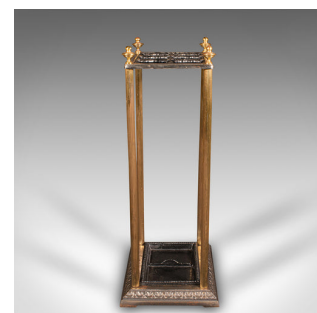

Vintage 6 Segment Umbrella Rack, English, Brass, Stick Stand, Art Deco, C.1940

DESCRIPTION

Our Stock # 18.9752

This is a vintage 6 segment umbrella rack. An English, brass and cast iron reception hall stick stand, dating to the Art Deco period, circa 1940.

- Of eye-catching form and appearance, ideal for the reception hall
- Displays a desirable aged patina and in good order throughout
- Quartet of four brass finials sit above the 6 segment upper rail
- Wavy detailing to the segments accentuate the rack
- Four superb fluted pillars support the whole in golden brass hues
- Sash decorated base finished with a polished brass border - lightly tarnished with age
- Lift-out cast iron drip tray aids ease of drainage, with beaded decorative finish
- Matching serial numbers adorn the drip tray and underside of the tiered base

This is an attractive vintage 6 segment umbrella rack, with tasteful Art Deco appeal. Delivered ready for the hallway.

Search [London Fine for #18.9752](#) , or scan the QR code for more photos and details

DIMENSIONS

- Max Width: 32cm (12.5")
- Max Depth: 24cm (9.5")
- Max Height: 61.5cm (24.25")
- Segment Width: 6cm (2.25")
- Segment Depth: 6cm (2.25")