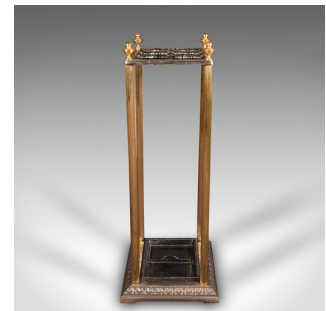

Vintage 6 Segment Umbrella Rack, English, Brass, Stick Stand, Art Deco, C.1940

DESCRIPTION

Our Stock # 18.9752

This is a vintage 6 segment umbrella rack. An English, brass and cast iron reception hall stick stand, dating to the Art Deco period, circa 1940.

- Of eye-catching form and appearance, ideal for the reception hall
- Displays a desirable aged patina and in good order throughout
- Quartet of four brass finials sit above the 6 segment upper rail
- Wavy detailing to the segments accentuate the rack
- Four superb fluted pillars support the whole in golden brass hues
- Sash decorated base finished with a polished brass border - lightly tarnished with age
- Lift-out cast iron drip tray aids ease of drainage, with beaded decorative finish
- Matching serial numbers adorn the drip tray and underside of the tiered base

This is an attractive vintage 6 segment umbrella rack, with tasteful Art Deco appeal. Delivered ready for the hallway.

Search [London Fine for #18.9752](#) , or scan the QR code for more photos and details

DIMENSIONS

Max Width: 32cm (12.5")

Max Depth: 24cm (9.5")

Max Height: 61.5cm (24.25")

Segment Width: 6cm (2.25")

Segment Depth: 6cm (2.25")