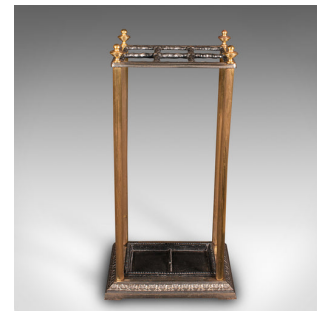

Vintage 6 Segment Umbrella Rack, English, Brass, Stick Stand, Art Deco, C.1940

DESCRIPTION

Our Stock # 18.9752

This is a vintage 6 segment umbrella rack. An English, brass and cast iron reception hall stick stand, dating to the Art Deco period, circa 1940.

- Of eye-catching form and appearance, ideal for the reception hall
- Displays a desirable aged patina and in good order throughout
- Quartet of four brass finials sit above the 6 segment upper rail
- Wavy detailing to the segments accentuate the rack
- Four superb fluted pillars support the whole in golden brass hues
- Sash decorated base finished with a polished brass border - lightly tarnished with age
- Lift-out cast iron drip tray aids ease of drainage, with beaded decorative finish
- Matching serial numbers adorn the drip tray and underside of the tiered base

This is an attractive vintage 6 segment umbrella rack, with tasteful Art Deco appeal. Delivered ready for the hallway.

Search [London Fine for #18.9752](#) , or scan the QR code for more photos and details

DIMENSIONS

- Max Width: 32cm (12.5")
- Max Depth: 24cm (9.5")
- Max Height: 61.5cm (24.25")
- Segment Width: 6cm (2.25")
- Segment Depth: 6cm (2.25")