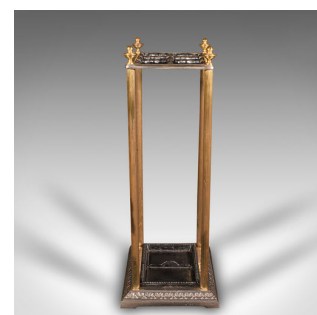

Vintage 6 Segment Umbrella Rack, English, Brass, Stick Stand, Art Deco, C.1940

DESCRIPTION

Our Stock # 18.9752

This is a vintage 6 segment umbrella rack. An English, brass and cast iron reception hall stick stand, dating to the Art Deco period, circa 1940.

- Of eye-catching form and appearance, ideal for the reception hall
- Displays a desirable aged patina and in good order throughout
- Quartet of four brass finials sit above the 6 segment upper rail
- Wavy detailing to the segments accentuate the rack
- Four superb fluted pillars support the whole in golden brass hues
- Sash decorated base finished with a polished brass border - lightly tarnished with age
- Lift-out cast iron drip tray aids ease of drainage, with beaded decorative finish
- Matching serial numbers adorn the drip tray and underside of the tiered base

This is an attractive vintage 6 segment umbrella rack, with tasteful Art Deco appeal. Delivered ready for the hallway.

Search [London Fine for #18.9752](#) , or scan the QR code for more photos and details

DIMENSIONS

- Max Width: 32cm (12.5")
- Max Depth: 24cm (9.5")
- Max Height: 61.5cm (24.25")
- Segment Width: 6cm (2.25")
- Segment Depth: 6cm (2.25")