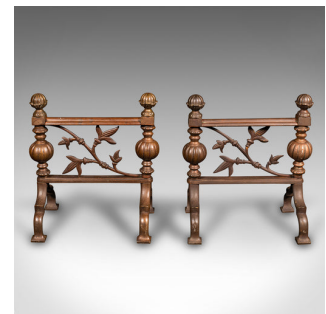

Pair Of Antique Fireside Tool Rests, English Bronze, Aesthetic Period, Victorian

DESCRIPTION

Our Stock # 18.9814

This is a pair of antique fireside tool rests. An English, bronze decorative fireplace accessory in Aesthetic period taste, dating to the late Victorian era, circa 1890.

- Wonderfully decorative rests, adding a dash to the fireplace
- Displaying a desirable aged patina and in good order
- Quality bronze presents a dark amber finish throughout
- Adorned with short acanthus finials and bulbous gadrooned columns
- Japanese influence of the Aesthetic period present in the leaf decor
- Standing upon pairs of distinctive legs over squared feet

This is a charming pair of antique fireside tool rests, with a delightful aesthetic taste and fascinating colour. Delivered and ready for the fireplace.

Search [London Fine for #18.9814](#) , or scan the QR code for more photos and details

DIMENSIONS

Max Width: 13cm (5")

Max Depth: 23cm (9")

Max Height: 25cm (9.75")