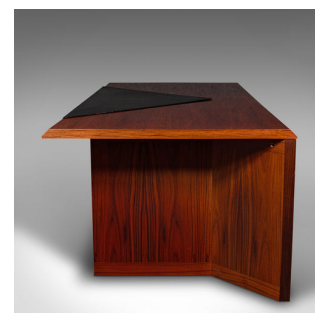

Large 6' 5" Wide Vintage Executive's Desk, Danish, Sibast Furniture, Circa 1970

DESCRIPTION

Our Stock # 18.9773

This is a large vintage executive's desk. A Danish, rosewood designer office table by Sibast Mobel to a possibly bespoke design, dating to the late 20th century, circa 1970.

- Utterly striking, generously sized and possibly bespoke - a superb example of Danish design
- Displays a desirable aged patina and presented in original, sun-kissed finish
- Select stocks show exceptional figuring to wide desktop and three part base
- Excellent colour presents warm russet and caramel hues throughout
- Superior proportion to the desk top at 6' 5" wide, with a useful depth of 3' 2"
- Wide knee-hole with a height of 68.5cm (27") affords comfortable use
- Shaped to fit the canted edge, the black ...