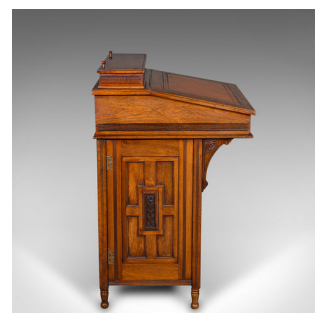

Antique Gentleman's Davenport, English, Walnut, Writing Desk Victorian, C.1880

DESCRIPTION

Our Stock # 18.9774

This is an antique gentleman's Davenport. An English, walnut and bird's eye maple writing cabinet in Aesthetic Period taste, dating to the Victorian era, circa 1880.

- A fine example, with exquisite craftsmanship and beautifully appointed
- Displays a desirable aged patina and in very good order throughout
- Superb walnut stocks show fine grain interest and rich caramel hues
- Comprehensive suite of compartments set within the delightful frame
- The angled top hosts a lidded compartment ahead of the skiver
- Tanned to a rich amber hue, the tooled and embossed skiver in good condition
- Opening to reveal a striking bird's eye maple interior, with a pair of recessed drawers
- Both upper sections dressed with brass lock escutcheons – in working order, key present

- Appealing field panelling decorates the lower fascia and side panels
- Carved foliate friezes adorn each panel, with shaped apron brackets adding a flourish
- Right hand side hosts a quartet of delightful drawers behind a cabinet door – key present

Search [London Fine for #18.9774](#) , or scan the QR code for more photos and details

DIMENSIONS

- Max Width: 58cm (22.75")
- Max Depth: 55.5cm (21.75")
- Max Height: 91.5cm (36")
- Interior Width: 49.5cm (19.5")
- Interior Depth: 33cm (13")
- Interior Height (at Front): 7.5cm (3")
- Interior Height (at Rear): 13.5cm (5.25")
- Skiver Width: 47.5cm (18.75")
- Skiver Depth: 27.5cm (10.75")
- Drawer Width: 36.5cm (14.25")
- Drawer Depth: 24.5cm (9.75")
- Drawer Height: 9.5cm (3.75")