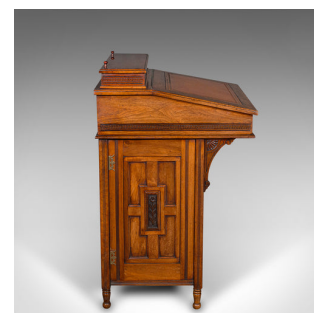

Antique Gentleman's Davenport, English, Walnut, Writing Desk Victorian, C.1880

**DESCRIPTION**

Our Stock # 18.9774

This is an antique gentleman's Davenport. An English, walnut and bird's eye maple writing cabinet in Aesthetic Period taste, dating to the Victorian era, circa 1880.

- A fine example, with exquisite craftsmanship and beautifully appointed
- Displays a desirable aged patina and in very good order throughout
- Superb walnut stocks show fine grain interest and rich caramel hues
- Comprehensive suite of compartments set within the delightful frame
- The angled top hosts a lidded compartment ahead of the skiver
- Tanned to a rich amber hue, the tooled and embossed skiver in good condition
- Opening to reveal a striking bird's eye maple interior, with a pair of recessed drawers
- Both upper sections dressed with brass lock escutcheons – in working order, key present

- Appealing field panelling decorates the lower fascia and side panels
- Carved foliate friezes adorn each panel, with shaped apron brackets adding a flourish
- Right hand side hosts a quartet of delightful drawers behind a cabinet door – key present

Search [London Fine for #18.9774](#) , or scan the QR code for more photos and details

**DIMENSIONS**

- Max Width: 58cm (22.75")
- Max Depth: 55.5cm (21.75")
- Max Height: 91.5cm (36")
- Interior Width: 49.5cm (19.5")
- Interior Depth: 33cm (13")
- Interior Height (at Front): 7.5cm (3")
- Interior Height (at Rear): 13.5cm (5.25")
- Skiver Width: 47.5cm (18.75")
- Skiver Depth: 27.5cm (10.75")
- Drawer Width: 36.5cm (14.25")
- Drawer Depth: 24.5cm (9.75")
- Drawer Height: 9.5cm (3.75")