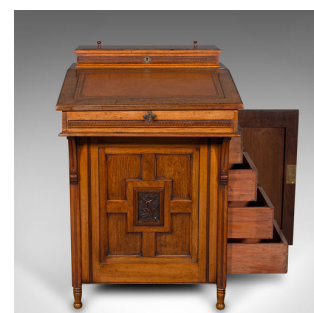

Antique Gentleman's Davenport, English, Walnut, Writing Desk Victorian, C.1880

**DESCRIPTION**

Our Stock # 18.9774

This is an antique gentleman's Davenport. An English, walnut and bird's eye maple writing cabinet in Aesthetic Period taste, dating to the Victorian era, circa 1880.

- A fine example, with exquisite craftsmanship and beautifully appointed
- Displays a desirable aged patina and in very good order throughout
- Superb walnut stocks show fine grain interest and rich caramel hues
- Comprehensive suite of compartments set within the delightful frame
- The angled top hosts a lidded compartment ahead of the skiver
- Tanned to a rich amber hue, the tooled and embossed skiver in good condition
- Opening to reveal a striking bird's eye maple interior, with a pair of recessed drawers
- Both upper sections dressed with brass lock escutcheons – in working order, key present

- Appealing field panelling decorates the lower fascia and side panels
- Carved foliate friezes adorn each panel, with shaped apron brackets adding a flourish
- Right hand side hosts a quartet of delightful drawers behind a cabinet door – key present

Search [London Fine for #18.9774](#) , or scan the QR code for more photos and details

**DIMENSIONS**

- Max Width: 58cm (22.75")
- Max Depth: 55.5cm (21.75")
- Max Height: 91.5cm (36")
- Interior Width: 49.5cm (19.5")
- Interior Depth: 33cm (13")
- Interior Height (at Front): 7.5cm (3")
- Interior Height (at Rear): 13.5cm (5.25")
- Skiver Width: 47.5cm (18.75")
- Skiver Depth: 27.5cm (10.75")
- Drawer Width: 36.5cm (14.25")
- Drawer Depth: 24.5cm (9.75")
- Drawer Height: 9.5cm (3.75")