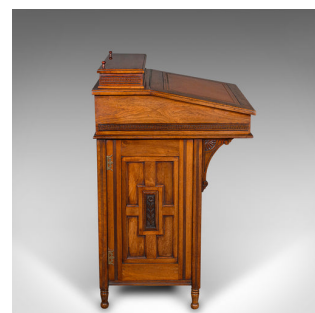

Antique Gentleman's Davenport, English, Walnut, Writing Desk Victorian, C.1880

DESCRIPTION

Our Stock # 18.9774

This is an antique gentleman's Davenport. An English, walnut and bird's eye maple writing cabinet in Aesthetic Period taste, dating to the Victorian era, circa 1880.

- A fine example, with exquisite craftsmanship and beautifully appointed
- Displays a desirable aged patina and in very good order throughout
- Superb walnut stocks show fine grain interest and rich caramel hues
- Comprehensive suite of compartments set within the delightful frame
- The angled top hosts a lidded compartment ahead of the skiver
- Tanned to a rich amber hue, the tooled and embossed skiver in good condition
- Opening to reveal a striking bird's eye maple interior, with a pair of recessed drawers
- Both upper sections dressed with brass lock escutcheons – in working order, key present

- Appealing field panelling decorates the lower fascia and side panels
- Carved foliate friezes adorn each panel, with shaped apron brackets adding a flourish
- Right hand side hosts a quartet of delightful drawers behind a cabinet door – key present

Search [London Fine for #18.9774](#) , or scan the QR code for more photos and details

DIMENSIONS

- Max Width: 58cm (22.75")
- Max Depth: 55.5cm (21.75")
- Max Height: 91.5cm (36")
- Interior Width: 49.5cm (19.5")
- Interior Depth: 33cm (13")
- Interior Height (at Front): 7.5cm (3")
- Interior Height (at Rear): 13.5cm (5.25")
- Skiver Width: 47.5cm (18.75")
- Skiver Depth: 27.5cm (10.75")
- Drawer Width: 36.5cm (14.25")
- Drawer Depth: 24.5cm (9.75")
- Drawer Height: 9.5cm (3.75")