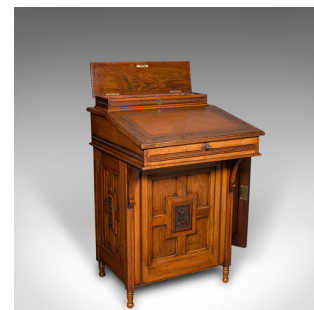

Antique Gentleman's Davenport, English, Walnut, Writing Desk Victorian, C.1880

**DESCRIPTION**

Our Stock # 18.9774

This is an antique gentleman's Davenport. An English, walnut and bird's eye maple writing cabinet in Aesthetic Period taste, dating to the Victorian era, circa 1880.

- A fine example, with exquisite craftsmanship and beautifully appointed
- Displays a desirable aged patina and in very good order throughout
- Superb walnut stocks show fine grain interest and rich caramel hues
- Comprehensive suite of compartments set within the delightful frame
- The angled top hosts a lidded compartment ahead of the skiver
- Tanned to a rich amber hue, the tooled and embossed skiver in good condition
- Opening to reveal a striking bird's eye maple interior, with a pair of recessed drawers
- Both upper sections dressed with brass lock escutcheons – in working order, key present

- Appealing field panelling decorates the lower fascia and side panels
- Carved foliate friezes adorn each panel, with shaped apron brackets adding a flourish
- Right hand side hosts a quartet of delightful drawers behind a cabinet door – key present

Search [London Fine for #18.9774](#) , or scan the QR code for more photos and details

**DIMENSIONS**

- Max Width: 58cm (22.75")
- Max Depth: 55.5cm (21.75")
- Max Height: 91.5cm (36")
- Interior Width: 49.5cm (19.5")
- Interior Depth: 33cm (13")
- Interior Height (at Front): 7.5cm (3")
- Interior Height (at Rear): 13.5cm (5.25")
- Skiver Width: 47.5cm (18.75")
- Skiver Depth: 27.5cm (10.75")
- Drawer Width: 36.5cm (14.25")
- Drawer Depth: 24.5cm (9.75")
- Drawer Height: 9.5cm (3.75")