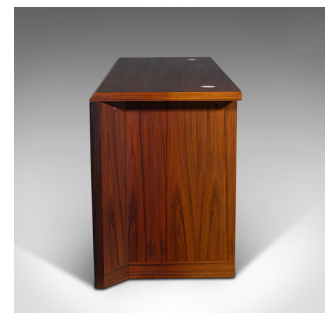

# Vintage Secretary's Desk, Danish, Narrow Office Table, Sibast Mobil, Circa 1970

## DESCRIPTION

Our Stock # 18.9851

This is a vintage secretary's desk. A Danish, rosewood narrow office table by Sibast Mobil, dating to the late 20th century, circa 1970.

Sibast Mobil was founded by Helge Sibast (1908 - 1985) a Danish craftsman with an eye for mixing tradition and international influence. A creative designer, he was installed as the head of design and product development at the family company at the time of his father's passing. Collaborating with fellow designer Arne Vodder in the 1960s, the company had a lot of export success to the United States and later worked with other designers on special collections.

- Appealing Danish taste and with great colour, a treat for the office
- Displaying a desirable aged patina and presented in original, sun-kissed finish
- Select stocks show superb figuring to the desktop and base
- Striking colour presents warm russet and caramel hues throughout
  - Of useful size, the lower keyboard slide leaving the desktop free for screens and document trays
    - Pair of later pass-through ports offer a diameter of 50mm (2") - ideal for cable routing
    - Set upon a rail, the pullout keyboard slide extends gracefully from beneath t

## DIMENSIONS

- Max Width: 135cm (53.25")
- Max Depth: 50cm (19.75")
- Max Height: 67.5cm (26.5")
- Keyboard Slide Width: 60cm (23.5")
- Keyboard Slide Depth: 33cm (13")
- Keyboard Slide Set Height: 59cm (23.25")