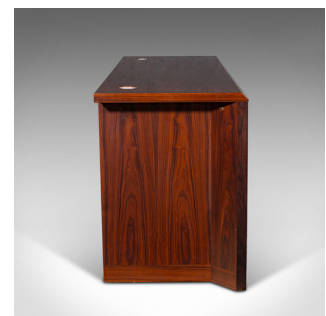

Vintage Secretary's Desk, Danish, Narrow Office Table, Sibast Mobil, Circa 1970

DESCRIPTION

Our Stock # 18.9851

This is a vintage secretary's desk. A Danish, rosewood narrow office table by Sibast Mobil, dating to the late 20th century, circa 1970.

- Appealing Danish taste and with great colour, a treat for the office
- Displaying a desirable aged patina and presented in original, sun-kissed finish
- Select stocks show superb figuring to the desktop and base
- Striking colour presents warm russet and caramel hues throughout
 - Of useful size, the lower keyboard slide leaving the desktop free for screens and document trays
 - Pair of later pass-through ports offer a diameter of 50mm (2") - ideal for cable routing
 - Set upon a rail, the pullout keyboard slide extends gracefully from beneath t

DIMENSIONS

- Max Width: 135cm (53.25")
- Max Depth: 50cm (19.75")
- Max Height: 67.5cm (26.5")
- Keyboard Slide Width: 60cm (23.5")
- Keyboard Slide Depth: 33cm (13")
- Keyboard Slide Set Height: 59cm (23.25")