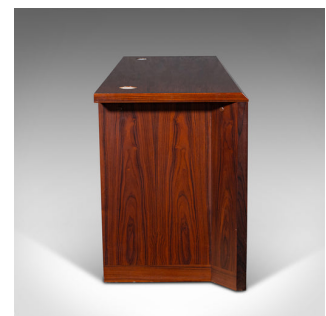

# Vintage Secretary's Desk, Danish, Narrow Office Table, Sibast Mobil, Circa 1970

## DESCRIPTION

Our Stock # 18.9851

This is a vintage secretary's desk. A Danish, rosewood narrow office table by Sibast Mobil, dating to the late 20th century, circa 1970.

Sibast Mobil was founded by Helge Sibast (1908 - 1985) a Danish craftsman with an eye for mixing tradition and international influence. A creative designer, he was installed as the head of design and product development at the family company at the time of his father's passing. Collaborating with fellow designer Arne Vodder in the 1960s, the company had a lot of export success to the United States and later worked with other designers on special collections.

- Appealing Danish taste and with great colour, a treat for the office
- Displaying a desirable aged patina and presented in original, sun-kissed finish
- Select stocks show superb figuring to the desktop and base
- Striking colour presents warm russet and caramel hues throughout
  - Of useful size, the lower keyboard slide leaving the desktop free for screens and document trays
    - Pair of later pass-through ports offer a diameter of 50mm (2") - ideal for cable routing
    - Set upon a rail, the pullout keyboard slide extends gracefully from beneath t

## DIMENSIONS

- Max Width: 135cm (53.25")
- Max Depth: 50cm (19.75")
- Max Height: 67.5cm (26.5")
- Keyboard Slide Width: 60cm (23.5")
- Keyboard Slide Depth: 33cm (13")
- Keyboard Slide Set Height: 59cm (23.25")