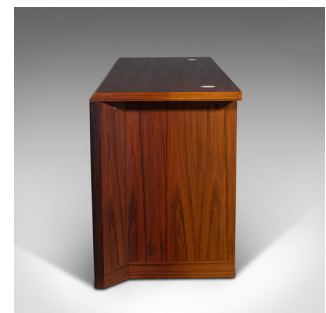

Vintage Secretary's Desk, Danish, Narrow Office Table, Sibast Mobil, Circa 1970

DESCRIPTION

Our Stock # 18.9851

This is a vintage secretary's desk. A Danish, rosewood narrow office table by Sibast Mobil, dating to the late 20th century, circa 1970.

- Appealing Danish taste and with great colour, a treat for the office
- Displaying a desirable aged patina and presented in original, sun-kissed finish
- Select stocks show superb figuring to the desktop and base
- Striking colour presents warm russet and caramel hues throughout
 - Of useful size, the lower keyboard slide leaving the desktop free for screens and document trays
 - Pair of later pass-through ports offer a diameter of 50mm (2") - ideal for cable routing
 - Set upon a rail, the pullout keyboard slide extends gracefully from beneath t

DIMENSIONS

- Max Width: 135cm (53.25")
- Max Depth: 50cm (19.75")
- Max Height: 67.5cm (26.5")
- Keyboard Slide Width: 60cm (23.5")
- Keyboard Slide Depth: 33cm (13")
- Keyboard Slide Set Height: 59cm (23.25")