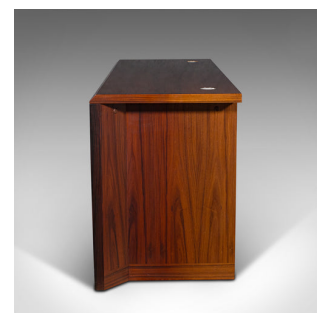

# Vintage Secretary's Desk, Danish, Narrow Office Table, Sibast Mobil, Circa 1970

## DESCRIPTION

Our Stock # 18.9851

This is a vintage secretary's desk. A Danish, rosewood narrow office table by Sibast Mobil, dating to the late 20th century, circa 1970.

Sibast Mobil was founded by Helge Sibast (1908 - 1985) a Danish craftsman with an eye for mixing tradition and international influence. A creative designer, he was installed as the head of design and product development at the family company at the time of his father's passing. Collaborating with fellow designer Arne Vodder in the 1960s, the company had a lot of export success to the United States and later worked with other designers on special collections.

- Appealing Danish taste and with great colour, a treat for the office
- Displaying a desirable aged patina and presented in original, sun-kissed finish
- Select stocks show superb figuring to the desktop and base
- Striking colour presents warm russet and caramel hues throughout
  - Of useful size, the lower keyboard slide leaving the desktop free for screens and document trays
    - Pair of later pass-through ports offer a diameter of 50mm (2") - ideal for cable routing
    - Set upon a rail, the pullout keyboard slide extends gracefully from beneath t

## DIMENSIONS

- Max Width: 135cm (53.25")
- Max Depth: 50cm (19.75")
- Max Height: 67.5cm (26.5")
- Keyboard Slide Width: 60cm (23.5")
- Keyboard Slide Depth: 33cm (13")
- Keyboard Slide Set Height: 59cm (23.25")