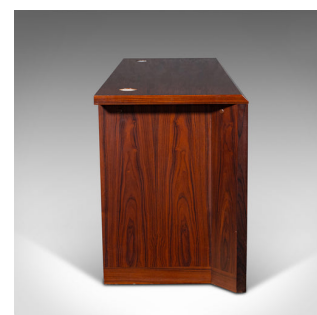

# Vintage Secretary's Desk, Danish, Narrow Office Table, Sibast Mobil, Circa 1970

## DESCRIPTION

Our Stock # 18.9851

This is a vintage secretary's desk. A Danish, rosewood narrow office table by Sibast Mobil, dating to the late 20th century, circa 1970.

Sibast Mobil was founded by Helge Sibast (1908 - 1985) a Danish craftsman with an eye for mixing tradition and international influence. A creative designer, he was installed as the head of design and product development at the family company at the time of his father's passing. Collaborating with fellow designer Arne Vodder in the 1960s, the company had a lot of export success to the United States and later worked with other designers on special collections.

- Appealing Danish taste and with great colour, a treat for the office
- Displaying a desirable aged patina and presented in original, sun-kissed finish
- Select stocks show superb figuring to the desktop and base
- Striking colour presents warm russet and caramel hues throughout
  - Of useful size, the lower keyboard slide leaving the desktop free for screens and document trays
    - Pair of later pass-through ports offer a diameter of 50mm (2") - ideal for cable routing
    - Set upon a rail, the pullout keyboard slide extends gracefully from beneath t

## DIMENSIONS

- Max Width: 135cm (53.25")
- Max Depth: 50cm (19.75")
- Max Height: 67.5cm (26.5")
- Keyboard Slide Width: 60cm (23.5")
- Keyboard Slide Depth: 33cm (13")
- Keyboard Slide Set Height: 59cm (23.25")