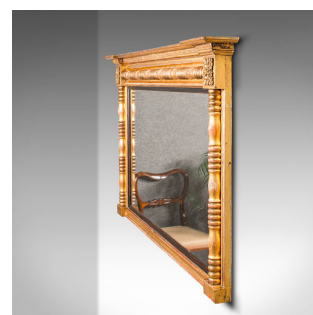

Large Antique Overmantle Mirror, English, Giltwood, Mercury Glass, Regency, 1820

DESCRIPTION

Our Stock # 18.9655

This is a large antique overmantle mirror. An English, giltwood and mercury glass mirror, dating to the Regency period, circa 1820.

- Superb country house appeal, with a grand proportion
- Displays a desirable aged patina and good original order
- Rich golden hues grace the bold giltwood frame
- Appealing original mirror plate with a desirable light foxing
- Prominent crown moulding with turned and collared pilasters
- Frame edge surrounded with an ebonised finish with reeded detail
- Foliate decorations accentuate the frame, with patera to the upper section
- Dressed to the rear with a pair of mounting loops for ease of hanging

This is an attractive antique overmantle mirror, with a generous proportion and fine, original mercury glass plate. Ideal for the broader chimney breast. Delivered ready to display.

Search [London Fine for #18.9655](#), or scan the QR code for more photos and details

DIMENSIONS

Max Width: 146.5cm (57.75")

Max Depth: 11.5cm (4.5")

Max Height: 84cm (33")

Mirror Plate Width: 110cm (43.25")

Mirror Plate Height: 59.5cm (23.5")

LIST PRICE

£2,750.00