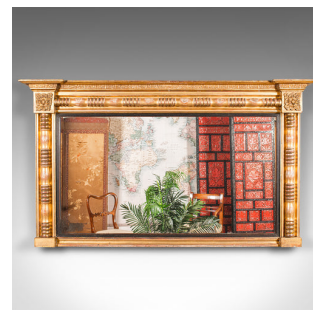

Large Antique Overmantle Mirror, English, Giltwood, Mercury Glass, Regency, 1820

DESCRIPTION

Our Stock # 18.9655

This is a large antique overmantle mirror. An English, giltwood and mercury glass mirror, dating to the Regency period, circa 1820.

- Superb country house appeal, with a grand proportion
- Displays a desirable aged patina and good original order
- Rich golden hues grace the bold giltwood frame
- Appealing original mirror plate with a desirable light foxing
- Prominent crown moulding with turned and collared pilasters
- Frame edge surrounded with an ebonised finish with reeded detail
- Foliate decorations accentuate the frame, with patera to the upper section
- Dressed to the rear with a pair of mounting loops for ease of hanging

This is an attractive antique overmantle mirror, with a generous proportion and fine, original mercury glass plate. Ideal for the broader chimney breast. Delivered ready to display.

Search [London Fine for #18.9655](#), or scan the QR code for more photos and details

DIMENSIONS

Max Width: 146.5cm (57.75")

Max Depth: 11.5cm (4.5")

Max Height: 84cm (33")

Mirror Plate Width: 110cm (43.25")

Mirror Plate Height: 59.5cm (23.5")

LIST PRICE

£2,750.00