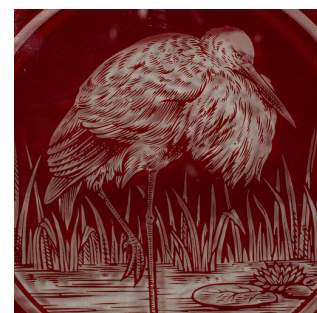

Vintage Hanging Window Panel, Japanese, Etched Glass, Framed, Art Deco, C.1940

DESCRIPTION

Our Stock # 18.9790

This is a vintage hanging window panel. A Japanese, etched glass framed crane study, dating to the late Art Deco period, circa 1940.

- Fascinating window charm, with a rich red finish
- Displays a desirable aged patina and in good original order
- Skilfully etched standing crane within a circular mount of ruby red
- Enclosed within a stained pine frame
- Dressed with a hanging loop for mounting in direct sunlight

This is a charming hanging window panel, with a good luck charm appeal. Rich red glass presents an appealing cast image. Delivered ready to display.

Search [London Fine for #18.9790](#), or scan the QR code for more photos and details

DIMENSIONS

Max Width: 24.5cm (9.75")

Max Depth: 1cm (.5")

Max Height: 22cm (8.75")