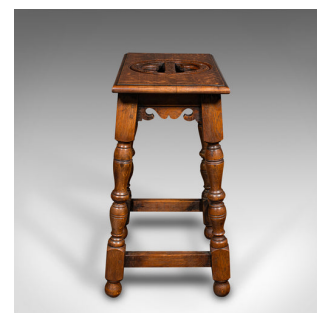

## Antique Verger's Stool, English, Oak, Ecclesiastical, Hallway, Victorian, C.1900

### DESCRIPTION

Our Stock # 18.9848

This is an antique verger's stool. An English, oak side or hall stool with ecclesiastical taste, dating to the late Victorian period, circa 1900.

- Pleasingly petite and with a delightful carved appearance
- Displays a desirable aged patina and in very good order
- Select oak stocks present warm caramel hues
- Fine figuring throughout with wisps of medullary rays
- Fascinating carved squab with carry handle to centre
- Circular medallion surrounds the handle, accentuated with foliate motif
- Stout block shoulders frame shaped scroll aprons to each side
- Standing upon a quartet of bun feet, united with stretcher rails

This is a charming antique verger's stool, with a useful carved carry handle and appealing colour. Solid joints and construction, delivered ready for the home.

Search [London Fine for #18.9848](#) , or scan the QR code for more photos and details

### DIMENSIONS

Max Width: 45.5cm (18")

Max Depth: 26.5cm (10.5")

Max Height: 58cm (22.75")