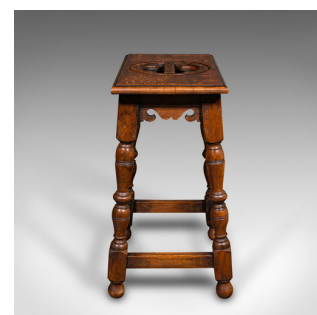

## Antique Verger's Stool, English, Oak, Ecclesiastical, Hallway, Victorian, C.1900

### DESCRIPTION

Our Stock # 18.9848

This is an antique verger's stool. An English, oak side or hall stool with ecclesiastical taste, dating to the late Victorian period, circa 1900.

- Pleasingly petite and with a delightful carved appearance
- Displays a desirable aged patina and in very good order
- Select oak stocks present warm caramel hues
- Fine figuring throughout with wisps of medullary rays
- Fascinating carved squab with carry handle to centre
- Circular medallion surrounds the handle, accentuated with foliate motif
- Stout block shoulders frame shaped scroll aprons to each side
- Standing upon a quartet of bun feet, united with stretcher rails

This is a charming antique verger's stool, with a useful carved carry handle and appealing colour. Solid joints and construction, delivered ready for the home.

Search [London Fine for #18.9848](#) , or scan the QR code for more photos and details

### DIMENSIONS

Max Width: 45.5cm (18")

Max Depth: 26.5cm (10.5")

Max Height: 58cm (22.75")