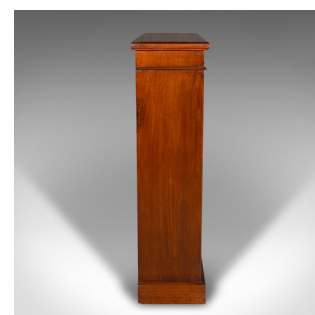

Antique Open Bookcase, English, Walnut, Bookshelf Cabinet, Victorian, Circa 1900

DESCRIPTION

Our Stock # 18.9846

This is an antique open bookcase. An English, walnut bookshelf cabinet, dating to the late Victorian period, circa 1900.

- Stout and purposeful bookcase, with a decorative flourish
- Displays a desirable aged patina and in good order
- Select walnut stocks present fine grain interest throughout
- Graced with deep caramel hues beneath a wax polished finish
- Arrangement of three adjustable and removable shelves
- Shelves of deep proportion, with accommodation for medium-large volumes
- Each shelf fully adjustable and removable as required
- Crown accentuated with a reeded finish and accentuated with carved foliate patera
- Standing upon a shaped front plinth foot, with panelled rear plinth

This is an appealing and generously sized antique open bookcase, with appealing late Victorian craftsmanship. Solid joints and construction, delivered waxed, polished and ready for the home.

Search [London Fine for #18.9846](#) , or scan the QR code for more photos and details