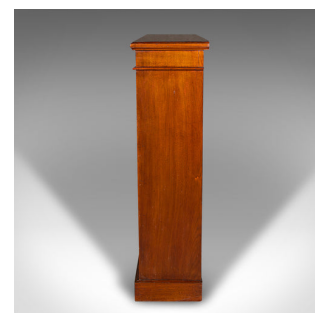

Antique Open Bookcase, English, Walnut, Bookshelf Cabinet, Victorian, Circa 1900

DESCRIPTION

Our Stock # 18.9846

This is an antique open bookcase. An English, walnut bookshelf cabinet, dating to the late Victorian period, circa 1900.

- Stout and purposeful bookcase, with a decorative flourish
- Displays a desirable aged patina and in good order
- Select walnut stocks present fine grain interest throughout
- Graced with deep caramel hues beneath a wax polished finish
- Arrangement of three adjustable and removable shelves
- Shelves of deep proportion, with accommodation for medium-large volumes
- Each shelf fully adjustable and removable as required
- Crown accentuated with a reeded finish and accentuated with carved foliate patera
- Standing upon a shaped front plinth foot, with panelled rear plinth

This is an appealing and generously sized antique open bookcase, with appealing late Victorian craftsmanship. Solid joints and construction, delivered waxed, polished and ready for the home.

Search [London Fine for #18.9846](#) , or scan the QR code for more photos and details