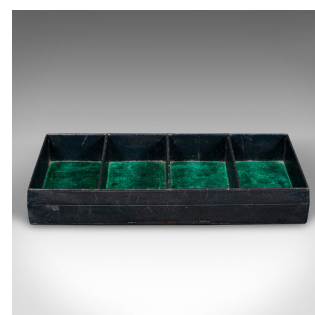

Small Antique Executive Desk Tray, Scottish, Leather, Tidy, WJ Milne, Victorian

DESCRIPTION

Our Stock # 18.9892

This is a small antique desk tray. A Scottish, leather compact desktop tidy by W & J Milne of Edinburgh, dating to the late Victorian period, circa 1900.

- Of appealing quality with fine colour and useful compartments
- Displaying a desirable aged patina and in good condition
- Superb deep blue leather, arranged as a quartet of trays
- Interior finished with a rich forest green velvet lining
- Green leather to the base provides a protective covering
- Maker's mark for W & J Milne of Edinburgh (1844 - 1905)

This is a charming antique executive desk tray, with fine colour and beautifully presented. Ideal storage for a desk or as a gift. Delivered ready to serve.

Search [London Fine for #18.9892](#) , or scan the QR code for more photos and details

DIMENSIONS

Max Width: 25.5cm (10")
Max Depth: 10.5cm (4.25")
Max Height: 3.5cm (1.5")
Segment Width: 5.5cm (2.25")
Segment Depth: 9.5cm (3.75")
Segment Height: 3cm (1.25")