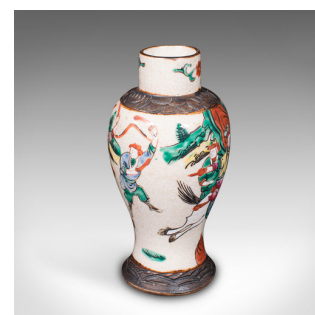

Small Antique Posy Vase, Japanese, Ceramic, Flower Urn, Meiji, Victorian, C.1900

DESCRIPTION

Our Stock # 18.9811

This is a small antique posy vase. A Japanese, crackle glaze ceramic flower urn, dating to the late Victorian period, circa 1900.

- Colourful traditional decor accentuates this delightful small vase
- Displays a desirable aged patina throughout
- Finished in crackle glaze ceramic with a cream coloured ground
- Decorated with colourful mounted riders across the fascia
- Brown coloured bands with engraved detail accentuates the neck and footer
- Character mark present to the circular base

This is an attractive small antique posy vase, with great colour and charming decor. Delivered ready to display.

Search [London Fine for #18.9811](#) , or scan the QR code for more photos and details

DIMENSIONS

- Max Width: 8.5cm (3.25")
- Max Depth: 8.5cm (3.25")
- Max Height: 17.5cm (7")
- Opening Diameter: 3.5cm (1.5")

LIST PRICE

£695.00