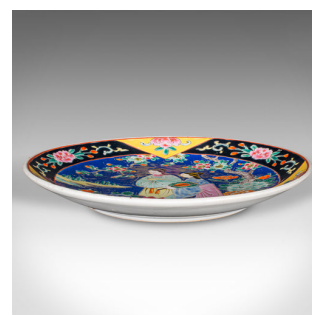

Antique Decorative Plate, Chinese, Ceramic, Display Charger, Qing, Victorian

**DESCRIPTION**

Our Stock # 18.9830

This is an antique decorative plate. A Chinese, ceramic display charger, dating to the late Victorian period, circa 1900.

- Colourful Qing dynasty display plate, with appealing decor
- Displays a desirable aged patina and in good order
- Quality white ceramic hosts a palette of bright colours to the face
- Figural scene with vibrant foliate detail and Famille Rose patterns
- Finish to the base with a red character mark

This is an attractive antique decorative plate, fascinating for the collector of late Qing dynasty pieces, or used as a colourful room accent. Delivered ready to display.

Search [London Fine for #18.9830](#) , or scan the QR code for more photos and details

**DIMENSIONS**

Max Width: 21.5cm (8.5")

Max Depth: 21.5cm (8.5")

Max Height: 2.5cm (1")

**LIST PRICE**

£395.00