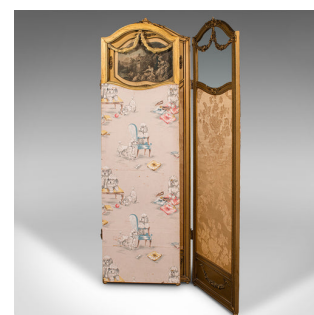

Antique 3 Panel Dressing Screen, French, Giltwood, Room Divider, Victorian, 1900

DESCRIPTION

Our Stock # 18.9887

This is an antique three panel dressing screen. A French, giltwood and glass room divider, dating to the late Victorian period, circa 1900.

- Strikingly decorative screen with great colour and detail
- Displays a desirable aged patina and in good order throughout
- Rich golden tones adorn the substantial show frame
- Outer panels host quality glazed upper sections, in good condition
- Upper frame accentuated with scroll shell and foliate relief decor
- Traditional print to the central panel in the Trumeau fashion with romantic figures and cherubs
- Dressed with a quality, silk cotton in champagne gold with flower pattern
- Charming later covering to the reverse with a jovial poodle pattern
- Folds flat for ease of storage upon stout, dual action brass hinges

This is an attractive antique three panel dressing screen, graced with superb decorative appeal and fine colour. Solid joints and construction, delivered ready for the home.

Search [London Fine for #18.9887](#), or scan the QR code for more photos and details

DIMENSIONS

- Max Width: 143cm (56.25")
- Max Depth: 15cm (6")
- Max Height: 158.5cm (62.5")
- Folded Width: 52.5cm (20.75")
- Folded Depth: 10cm (4")
- Folded Height: 158.5cm (62.5")

LIST PRICE

£1,495.00