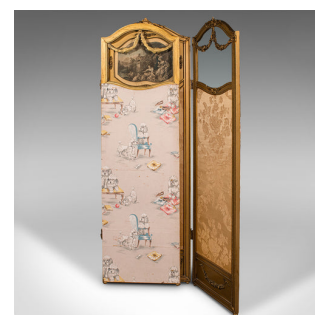

Antique 3 Panel Dressing Screen, French, Giltwood, Room Divider, Victorian, 1900

**DESCRIPTION**

Our Stock # 18.9887

This is an antique three panel dressing screen. A French, giltwood and glass room divider, dating to the late Victorian period, circa 1900.

- Strikingly decorative screen with great colour and detail
- Displays a desirable aged patina and in good order throughout
- Rich golden tones adorn the substantial show frame
- Outer panels host quality glazed upper sections, in good condition
- Upper frame accentuated with scroll shell and foliate relief decor
- Traditional print to the central panel in the Trumeau fashion with romantic figures and cherubs
- Dressed with a quality, silk cotton in champagne gold with flower pattern
- Charming later covering to the reverse with a jovial poodle pattern
- Folds flat for ease of storage upon stout, dual action brass hinges

This is an attractive antique three panel dressing screen, graced with superb decorative appeal and fine colour. Solid joints and construction, delivered ready for the home.

Search [London Fine for #18.9887](#) , or scan the QR code for more photos and details

**DIMENSIONS**

- Max Width: 143cm (56.25")
- Max Depth: 15cm (6")
- Max Height: 158.5cm (62.5")
- Folded Width: 52.5cm (20.75")
- Folded Depth: 10cm (4")
- Folded Height: 158.5cm (62.5")

**LIST PRICE**

£1,495.00