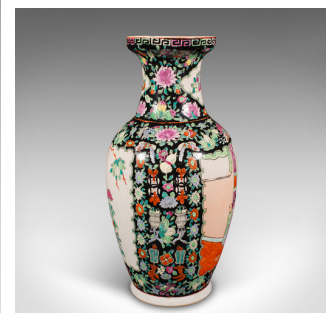

Tall Vintage Flower Vase, Chinese, Ceramic, Display Urn, Art Deco, Mid Century

**DESCRIPTION**

Our Stock # 18.9930  
This is a tall vintage flower vase. A Chinese, ceramic display urn in Art Deco taste, dating to the mid 20th century, circa 1940.

- Profusely decorated, capturing the Oriental Art Deco taste
- Displays a desirable aged patina in good original order
- Deep black ground accentuates the baluster urn form
- Attractive, large scenes adorn the front and rear fascia
- Traditional court scene to the front panel with rich colour palette
- Foliate bouquet on the reverse with a pair of visiting love birds
- Greek key border in alternating colours to the rim circumference
- Incidental flowerhead pattern adds vibrant colour to the ground

This is an appealing tall vintage flower vase, graced with strong Art Deco taste and rich colour on a dark background. Delivered ready to display.

Search [London Fine for #18.9930](#) , or scan the QR code for more photos and details

**DIMENSIONS**

Max Width: 17cm (6.75")  
Max Depth: 17cm (6.75")  
Max Height: 35.5cm (14")  
Opening Diameter: 6cm (2.25")

**LIST PRICE**

£685.00