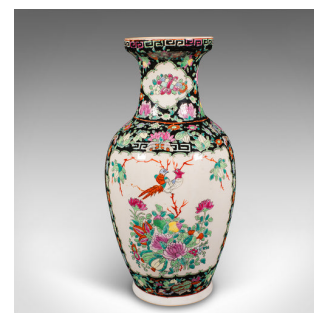

Tall Vintage Flower Vase, Chinese, Ceramic, Display Urn, Art Deco, Mid Century

DESCRIPTION

Our Stock # 18.9930
This is a tall vintage flower vase. A Chinese, ceramic display urn in Art Deco taste, dating to the mid 20th century, circa 1940.

- Profusely decorated, capturing the Oriental Art Deco taste
- Displays a desirable aged patina in good original order
- Deep black ground accentuates the baluster urn form
- Attractive, large scenes adorn the front and rear fascia
- Traditional court scene to the front panel with rich colour palette
- Foliate bouquet on the reverse with a pair of visiting love birds
- Greek key border in alternating colours to the rim circumference
- Incidental flowerhead pattern adds vibrant colour to the ground

This is an appealing tall vintage flower vase, graced with strong Art Deco taste and rich colour on a dark background. Delivered ready to display.

Search [London Fine for #18.9930](#) , or scan the QR code for more photos and details

DIMENSIONS

Max Width: 17cm (6.75")
Max Depth: 17cm (6.75")
Max Height: 35.5cm (14")
Opening Diameter: 6cm (2.25")

LIST PRICE

£685.00