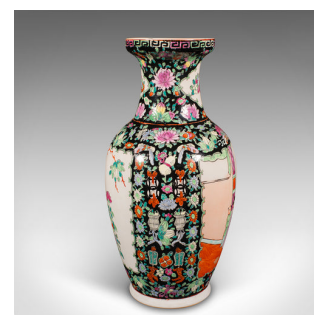

Tall Vintage Flower Vase, Chinese, Ceramic, Display Urn, Art Deco, Mid Century

DESCRIPTION

Our Stock # 18.9930
This is a tall vintage flower vase. A Chinese, ceramic display urn in Art Deco taste, dating to the mid 20th century, circa 1940.

- Profusely decorated, capturing the Oriental Art Deco taste
- Displays a desirable aged patina in good original order
- Deep black ground accentuates the baluster urn form
- Attractive, large scenes adorn the front and rear fascia
- Traditional court scene to the front panel with rich colour palette
- Foliate bouquet on the reverse with a pair of visiting love birds
- Greek key border in alternating colours to the rim circumference
- Incidental flowerhead pattern adds vibrant colour to the ground

This is an appealing tall vintage flower vase, graced with strong Art Deco taste and rich colour on a dark background. Delivered ready to display.

Search [London Fine for #18.9930](#) , or scan the QR code for more photos and details

DIMENSIONS

Max Width: 17cm (6.75")
Max Depth: 17cm (6.75")
Max Height: 35.5cm (14")
Opening Diameter: 6cm (2.25")

LIST PRICE

£685.00