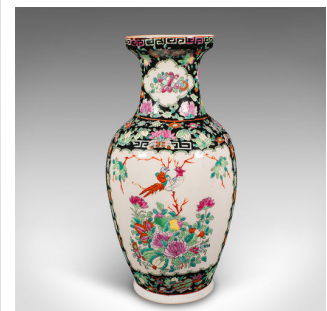

Tall Vintage Flower Vase, Chinese, Ceramic, Display Urn, Art Deco, Mid Century

**DESCRIPTION**

Our Stock # 18.9930  
This is a tall vintage flower vase. A Chinese, ceramic display urn in Art Deco taste, dating to the mid 20th century, circa 1940.

- Profusely decorated, capturing the Oriental Art Deco taste
- Displays a desirable aged patina in good original order
- Deep black ground accentuates the baluster urn form
- Attractive, large scenes adorn the front and rear fascia
- Traditional court scene to the front panel with rich colour palette
- Foliate bouquet on the reverse with a pair of visiting love birds
- Greek key border in alternating colours to the rim circumference
- Incidental flowerhead pattern adds vibrant colour to the ground

This is an appealing tall vintage flower vase, graced with strong Art Deco taste and rich colour on a dark background. Delivered ready to display.

Search [London Fine for #18.9930](#) , or scan the QR code for more photos and details

**DIMENSIONS**

Max Width: 17cm (6.75")  
Max Depth: 17cm (6.75")  
Max Height: 35.5cm (14")  
Opening Diameter: 6cm (2.25")

**LIST PRICE**

£685.00