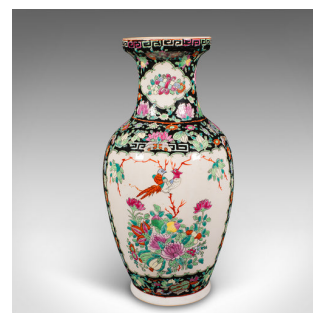

Tall Vintage Flower Vase, Chinese, Ceramic, Display Urn, Art Deco, Mid Century

DESCRIPTION

Our Stock # 18.9930

This is a tall vintage flower vase. A Chinese, ceramic display urn in Art Deco taste, dating to the mid 20th century, circa 1940.

- Profusely decorated, capturing the Oriental Art Deco taste
- Displays a desirable aged patina in good original order
- Deep black ground accentuates the baluster urn form
- Attractive, large scenes adorn the front and rear fascia
- Traditional court scene to the front panel with rich colour palette
- Foliate bouquet on the reverse with a pair of visiting love birds
- Greek key border in alternating colours to the rim circumference
- Incidental flowerhead pattern adds vibrant colour to the ground

This is an appealing tall vintage flower vase, graced with strong Art Deco taste and rich colour on a dark background. Delivered ready to display.

Search [London Fine for #18.9930](#) , or scan the QR code for more photos and details

DIMENSIONS

Max Width: 17cm (6.75")

Max Depth: 17cm (6.75")

Max Height: 35.5cm (14")

Opening Diameter: 6cm (2.25")

LIST PRICE

£685.00