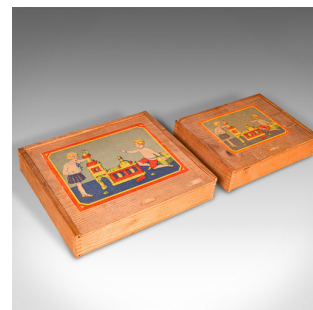

2 Vintage Building Block Sets, German, Pine, Toy Box, After Froebel, Baukasten

DESCRIPTION

Our Stock # 18.9825

This is a set of two vintage building block cases. A German, pine toy box or baukasten in the manner of Froebel, dating to the mid 20th century, circa 1950.

- Two fascinating building block sets with great period appeal
-

Rare and collectible and displaying a desirable, lightly play-worn patina

- Pine storage boxes show rich caramel hues with illustrated labels
- Bricks comprising of straights in different lengths, archways and triangles
- Crafted in the manner of Friedrich Froebel's sets – the inventor of the kindergarten

DIMENSIONS

Box 1 Width: 27cm (10.75")
 Box 1 Depth: 23.5cm (9.25")
 Box 1 Height: 5.5cm (2.25")
 Box 2 Width: 23.5cm (9.25")
 Box 2 Depth: 18cm (7")
 Box 2 Height: 5.5cm (2.25")

LIST PRICE

£395.00