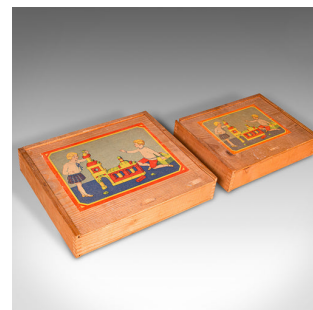

2 Vintage Building Block Sets, German, Pine, Toy Box, After Froebel, Baukasten

DESCRIPTION

Our Stock # 18.9825

This is a set of two vintage building block cases. A German, pine toy box or baukasten in the manner of Froebel, dating to the mid 20th century, circa 1950.

- Two fascinating building block sets with great period appeal
-

Rare and collectible and displaying a desirable, lightly play-worn patina

- Pine storage boxes show rich caramel hues with illustrated labels
- Bricks comprising of straights in different lengths, archways and triangles
- Crafted in the manner of Friedrich Froebel's sets – the inventor of the kindergarten

DIMENSIONS

Box 1 Width: 27cm (10.75")
 Box 1 Depth: 23.5cm (9.25")
 Box 1 Height: 5.5cm (2.25")
 Box 2 Width: 23.5cm (9.25")
 Box 2 Depth: 18cm (7")
 Box 2 Height: 5.5cm (2.25")

LIST PRICE

£395.00