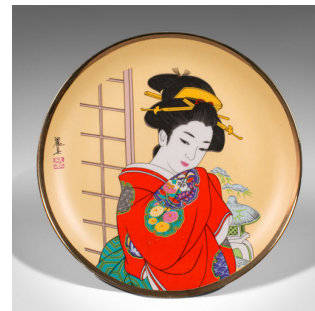

Vintage Ukiyo-e Display Plate, Japanese, Ceramic, Decorative Dish, Geisha Figure

DESCRIPTION

Our Stock # 18.9933

This is a vintage ukiyo-e display plate. A Japanese, ceramic decorative dish with Geisha figure, dating to the late 20th century, circa 1980.

- Striking decorative plate with superb character and colour
- Displaying a desirable aged patina and in good order
- White ceramic plays host to a vibrant colour palette
- Fascinating Geisha portrait in the traditional Ukiyo-e style
- Signed to the front with a red character mark

This is a fascinating vintage ukiyo-e display plate, offering great colour and detail for collectors of Japanese taste. Delivered ready for the home.

Search [London Fine for #18.9933](#), or scan the QR code for more photos and details

DIMENSIONS

Max Width: 26cm (10.25")

Max Depth: 26cm (10.25")

Max Height: 2.5cm (1")

LIST PRICE

£195.00