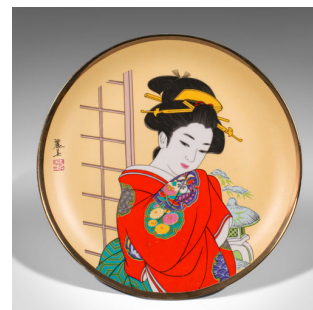

## Vintage Ukiyo-e Display Plate, Japanese, Ceramic, Decorative Dish, Geisha Figure

### DESCRIPTION

Our Stock # 18.9933

This is a vintage ukiyo-e display plate. A Japanese, ceramic decorative dish with Geisha figure, dating to the late 20th century, circa 1980.

- Striking decorative plate with superb character and colour
- Displaying a desirable aged patina and in good order
- White ceramic plays host to a vibrant colour palette
- Fascinating Geisha portrait in the traditional Ukiyo-e style
- Signed to the front with a red character mark

This is a fascinating vintage ukiyo-e display plate, offering great colour and detail for collectors of Japanese taste. Delivered ready for the home.

Search [London Fine for #18.9933](#), or scan the QR code for more photos and details

### DIMENSIONS

Max Width: 26cm (10.25")

Max Depth: 26cm (10.25")

Max Height: 2.5cm (1")