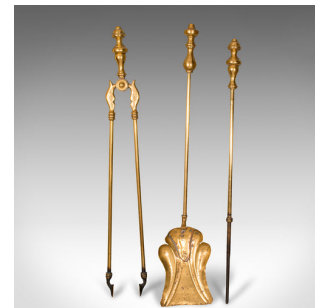

## Antique Companion Set, Fireside Tools, English, Brass, Shovel, Tongs, Victorian

### DESCRIPTION

Our Stock # 18.9333

This is a companion set of antique fireside tools. An English, brass coal shovel, tongs and poker, dating to the early Victorian period, circa 1850.

- Companion set of good size, with attractive colour and form
- Displaying a desirable aged patina and in good original order
- Quality brass presents warm golden hues and fine tonality
- Attractive shovel scoop with shaped edges and rivet bonding
- Coal tongs open smoothly, the poker having a rounded cast iron point

This is an appealing set of antique fireside tools, suitable for all fuel types and an elegant addition to the fireside. Delivered ready to use.

Search [London Fine for #18.9333](#), or scan the QR code for more photos and details

### DIMENSIONS

Shovel Width: 12.5cm (5")  
 Shovel Depth: 3.5cm (1.5")  
 Shovel Height: 84cm (33")  
 Tongs Width: 7.5cm (3")  
 Tongs Depth: 3.5cm (1.5")  
 Tongs Height: 64.5cm (25.5")  
 Poker Width: 3.5cm (1.5")  
 Poker Depth: 3.5cm (1.5")  
 Poker Height: 62.5cm (24.5")