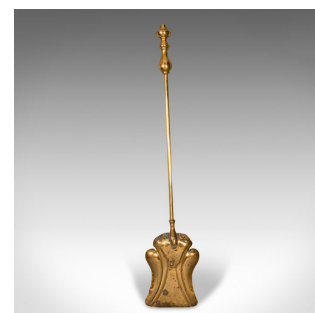

## Antique Companion Set, Fireside Tools, English, Brass, Shovel, Tongs, Victorian

### DESCRIPTION

Our Stock # 18.9333

This is a companion set of antique fireside tools. An English, brass coal shovel, tongs and poker, dating to the early Victorian period, circa 1850.

- Companion set of good size, with attractive colour and form
- Displaying a desirable aged patina and in good original order
- Quality brass presents warm golden hues and fine tonality
- Attractive shovel scoop with shaped edges and rivet bonding
- Coal tongs open smoothly, the poker having a rounded cast iron point

This is an appealing set of antique fireside tools, suitable for all fuel types and an elegant addition to the fireside. Delivered ready to use.

Search [London Fine for #18.9333](#), or scan the QR code for more photos and details

### DIMENSIONS

Shovel Width: 12.5cm (5")  
 Shovel Depth: 3.5cm (1.5")  
 Shovel Height: 84cm (33")  
 Tongs Width: 7.5cm (3")  
 Tongs Depth: 3.5cm (1.5")  
 Tongs Height: 64.5cm (25.5")  
 Poker Width: 3.5cm (1.5")  
 Poker Depth: 3.5cm (1.5")  
 Poker Height: 62.5cm (24.5")