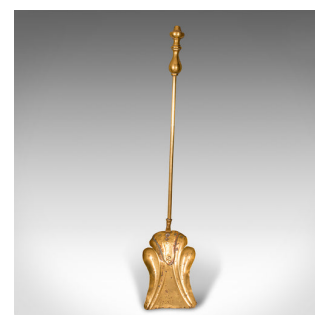

## Antique Companion Set, Fireside Tools, English, Brass, Shovel, Tongs, Victorian

### DESCRIPTION

Our Stock # 18.9333

This is a companion set of antique fireside tools. An English, brass coal shovel, tongs and poker, dating to the early Victorian period, circa 1850.

- Companion set of good size, with attractive colour and form
- Displaying a desirable aged patina and in good original order
- Quality brass presents warm golden hues and fine tonality
- Attractive shovel scoop with shaped edges and rivet bonding
- Coal tongs open smoothly, the poker having a rounded cast iron point

This is an appealing set of antique fireside tools, suitable for all fuel types and an elegant addition to the fireside. Delivered ready to use.

Search [London Fine for #18.9333](#), or scan the QR code for more photos and details

### DIMENSIONS

Shovel Width: 12.5cm (5")  
 Shovel Depth: 3.5cm (1.5")  
 Shovel Height: 84cm (33")  
 Tongs Width: 7.5cm (3")  
 Tongs Depth: 3.5cm (1.5")  
 Tongs Height: 64.5cm (25.5")  
 Poker Width: 3.5cm (1.5")  
 Poker Depth: 3.5cm (1.5")  
 Poker Height: 62.5cm (24.5")