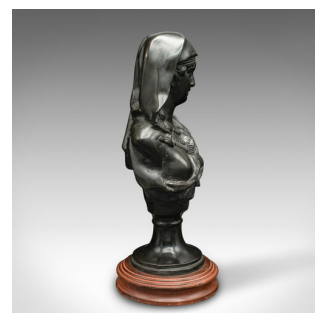

Antique Portrait Bust, French, Decor, Female Bronze Statue, Victorian, C.1900

DESCRIPTION

Our Stock # 18.9921

This is an antique portrait bust. A French, decorative bronze female statue, dating to the late Victorian period, circa 1900.

- Striking portrait bust with superb tonality and character
- Displays a desirable aged patina and in good order
- Quality bronze feels tactile in the hand and with dark tonality
- Accentuated with fine detail to the costume and face
- Mounted upon a turned socle with protective baize below
- Substantial weight of 3.86kg (8.5 lb)

This is a delightful antique portrait bust, graced with great detail and tonality. Delivered ready to display.

Search [London Fine for #18.9921](#) , or scan the QR code for more photos and details

DIMENSIONS