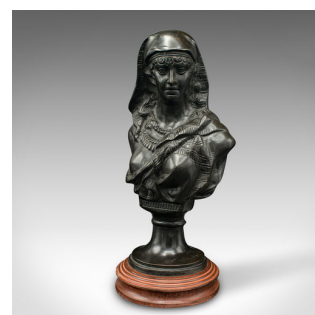

Antique Portrait Bust, French, Decor, Female Bronze Statue, Victorian, C.1900

DESCRIPTION

Our Stock # 18.9921

This is an antique portrait bust. A French, decorative bronze female statue, dating to the late Victorian period, circa 1900.

- Striking portrait bust with superb tonality and character
- Displays a desirable aged patina and in good order
- Quality bronze feels tactile in the hand and with dark tonality
- Accentuated with fine detail to the costume and face
- Mounted upon a turned socle with protective baize below
- Substantial weight of 3.86kg (8.5 lb)

This is a delightful antique portrait bust, graced with great detail and tonality. Delivered ready to display.

Search [London Fine for #18.9921](#) , or scan the QR code for more photos and details

DIMENSIONS