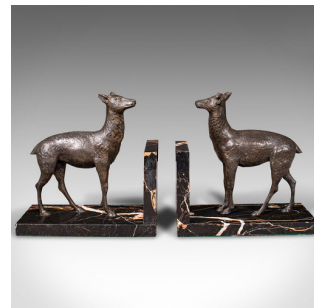

Pair Of Antique Doe Bookends, English, Spelter Bronze Deer, Book Rest, Edwardian

**DESCRIPTION**

Our Stock # 18.9939

This is a pair of antique doe bookends. An English, spelter bronze and marble decorative deer book rest, dating to the Edwardian period, circa 1910.

- Charming animal subjects upon quality plinth bases
- Displaying a desirable aged patina and in good order
- Spelter bronze deer figures present good fur detail and endearing faces
- Striking black marble with appealing white and gold vein interest
- Dressed to the base with emerald green protective baize

This is a sweet pair of vintage doe bookends, with wonderfully crafted figures and plinths. Delivered ready for the home.

Search [London Fine for #18.9939](#) , or scan the QR code for more photos and details

**DIMENSIONS**

Max Width: 9cm (3.5")

Max Depth: 21cm (8.25")

Max Height: 22cm (8.75")