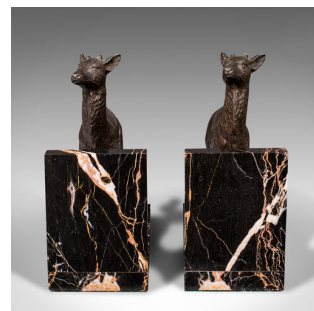

Pair Of Antique Doe Bookends, English, Spelter Bronze Deer, Book Rest, Edwardian

**DESCRIPTION**

Our Stock # 18.9939

This is a pair of antique doe bookends. An English, spelter bronze and marble decorative deer book rest, dating to the Edwardian period, circa 1910.

- Charming animal subjects upon quality plinth bases
- Displaying a desirable aged patina and in good order
- Spelter bronze deer figures present good fur detail and endearing faces
- Striking black marble with appealing white and gold vein interest
- Dressed to the base with emerald green protective baize

This is a sweet pair of vintage doe bookends, with wonderfully crafted figures and plinths. Delivered ready for the home.

Search [London Fine for #18.9939](#) , or scan the QR code for more photos and details