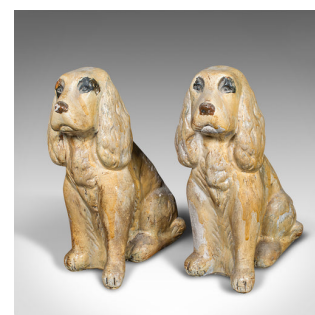

Pair Of Antique Cocker Spaniel Figures, English, Plaster, Doorstops, Edwardian

DESCRIPTION

Our Stock # 18.9951

This is a pair of antique cocker spaniel figures. An English, plaster dog fireside ornament or doorstop, dating to the Edwardian period, circa 1910.

- Faithful friends, ideal for accentuating the lounge or as doorstops
- Displaying a desirable aged patina and original order
- Quality plaster finished in light golden hues
- Captures the character of the breed with the large ears

This is a charming pair of antique cocker spaniel figures, with a sweet nature and lending themselves for display or use throughout the home. Delivered ready to enjoy.

Search [London Fine for #18.9951](#) , or scan the QR code for more photos and details

DIMENSIONS

Max Width: 11.5cm (4.5")

Max Depth: 26cm (10.25")

Max Height: 29.5cm (11.5")

LIST PRICE

£695.00