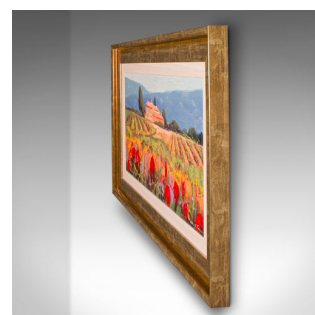

Large Vintage Tuscan Landscape, Italian, Framed Oil on Canvas, Artist Signed

DESCRIPTION

Our Stock # 18.9966

This is a large vintage Tuscan landscape. An Italian, framed oil on canvas, dating to the late 20th century, circa 1990.

Self taught, and known as 'the artistic voice of Tuscany', Bruno Tinucci (1947 -) has been exhibiting in galleries since 1972. Born in Livorno, a coastal city in the region of Tuscany, the picturesque landscapes of the region have inspired the artist throughout his career.

- Bask in the rich colour of Tuscany with this delightful oil on canvas
- Displays a desirable aged patina and in very good order
- Appealing impressionist landscape with a palette of beautiful hues
- Presented in a deep giltwood frame with shimmering golden tones
- Signed to the bottom right by the artist with limited edition number
- Finished to the rear with hanging cord, for ease of mounting

This is a striking vintage Tuscan landscape, with glorious colour and an idyllic nature of the famous Italian region. Delivered ready to display.

Search [London Fine for #18.9966](#) , or scan the QR code for more photos and details