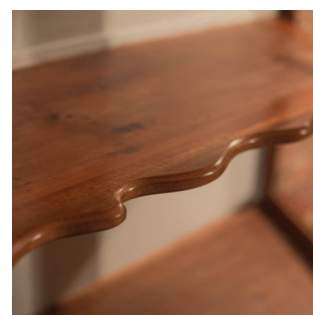

Regency Glazed Display Cabinet, c.1820

DESCRIPTION

Our Stock # 10.1398

This is an antique, Regency display cabinet in mahogany c.1820.

Rare, bespoke and of fine quality, this cabinet is raised on the most fabulous cabriole legs to the front; The heavily carved knees display scroll and foliate detail and sweep down to hairy paw lion's feet. The feet are repeated in relief detail on the shaped rear legs that are set in allowing the cabinet to rest against the wall beyond any skirting.

Framed by upper and lower moulding, the cross-banded, serpentine apron displays good grain detail and is balanced by the cross-banding in the lower pediment which supports the generous crown moulding.

The canted, glazed cabinet has a large central door dressed with a ceramic pull, the upper corners feature carved scrolled, foliate swags.

Inside the single shelf divides the interior space in two with a serpentine front edge. The painted rear panel reflecting light in this bright and airy display cabinet.

Consistent colour with good grain detail and patina, this cabinet has solid joints and construction. Delivered waxed, polished and ready for the home.

Search [London Fine for #10.1398](#) , or scan the QR code for more photos and details