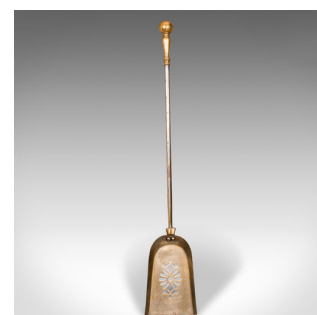

Antique Set Of Fireside Tools, English, Brass, Shovel, Poker, Tongs, Georgian

DESCRIPTION

Our Stock # 18.9875

This is an antique set of fireside tools. An English, brass coal shovel, tongs and poker, dating to the Georgian period, circa 1800.

- Georgian companion set of useful size, with dashing colour
- Displaying a desirable aged patina and in good original order
- Quality brass presents warm golden hues and fine tonality
- Attractive shovel scoop with shaped edges and fretwork pattern
- Coal tongs open smoothly, the poker having a rounded cast iron point

This is an appealing antique set of fireside tools, suitable for all fuel types and an graceful addition to the fireside. Delivered ready to use.

Search [London Fine for #18.9875](#) , or scan the QR code for more photos and details

DIMENSIONS

- Shovel Width: 11.5cm (4.5")
- Shovel Depth: 3cm (1.25")
- Shovel Height: 65.5cm (25.75")
- Tongs Width: 8.5cm (3.25")
- Tongs Depth: 3cm (1.25")
- Tongs Height: 60.5cm (23.75")
- Poker Width: 3cm (1.25")
- Poker Depth: 3cm (1.25")
- Poker Height: 61cm (24")