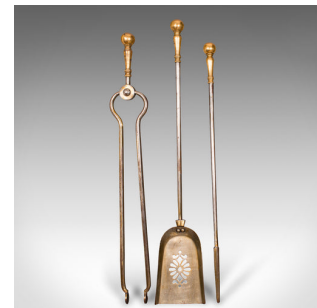

Antique Set Of Fireside Tools, English, Brass, Shovel, Poker, Tongs, Georgian

DESCRIPTION

Our Stock # 18.9875

This is an antique set of fireside tools. An English, brass coal shovel, tongs and poker, dating to the Georgian period, circa 1800.

- Georgian companion set of useful size, with dashing colour
- Displaying a desirable aged patina and in good original order
- Quality brass presents warm golden hues and fine tonality
- Attractive shovel scoop with shaped edges and fretwork pattern
- Coal tongs open smoothly, the poker having a rounded cast iron point

This is an appealing antique set of fireside tools, suitable for all fuel types and an graceful addition to the fireside. Delivered ready to use.

Search [London Fine for #18.9875](#) , or scan the QR code for more photos and details

DIMENSIONS

- Shovel Width: 11.5cm (4.5")
- Shovel Depth: 3cm (1.25")
- Shovel Height: 65.5cm (25.75")
- Tongs Width: 8.5cm (3.25")
- Tongs Depth: 3cm (1.25")
- Tongs Height: 60.5cm (23.75")
- Poker Width: 3cm (1.25")
- Poker Depth: 3cm (1.25")
- Poker Height: 61cm (24")