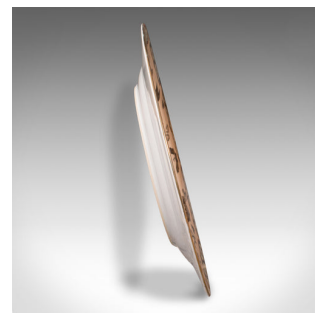

Vintage Decorative Charger, Chinese, Ceramic, Display Plate, Art Deco, C.1940

**DESCRIPTION**

Our Stock # 24062

This is a vintage decorative charger. A Chinese, ceramic display plate, dating to the late Art Deco period, circa 1940.

- Fascinating decorative plate, with a traditional Oriental appearance
- Displays a desirable aged patina and in good order throughout
- Quality ceramic displaying a deep cream hue to the fascia, white to the reverse
- Fine, hand-drawn foliate decor accentuate with red and golden tones
- Replete with red character mark to the base

This is a charming vintage decorative charger, with a distinctive appearance. Delivered ready to display.

Search [London Fine for #24062](#) , or scan the QR code for more photos and details

**DIMENSIONS**

Max Width: 26cm (10.25")

Max Depth: 26cm (10.25")

Max Height: 2cm (.75")

**LIST PRICE**

£395.00