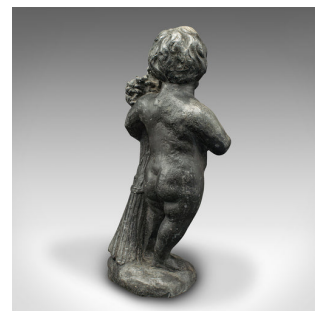

Heavy Antique Putto Figure, Italian, Lead Cherub Statue, Neoclassical, Victorian

**DESCRIPTION**

Our Stock # 24132

This is a heavy antique putto figure. An Italian, lead cherub statue in Neoclassical taste, dating to the early Victorian period, circa 1850.

- Wonderfully substantial statue with fine decorative interest
- Displays a desirable aged patina and in good order
- Cast lead presents fine tonality with shimmering grey hues
- Autumnal overtones with the cherub holding a wheat sheaf in his hands
- Superb weight in the hand at 10.2kg (22.48 lb)

This is a charming antique putto figure, with a delightfully substantial weight and Neoclassical taste. Delivered ready to display.

Search [London Fine for #24132](#) , or scan the QR code for more photos and details