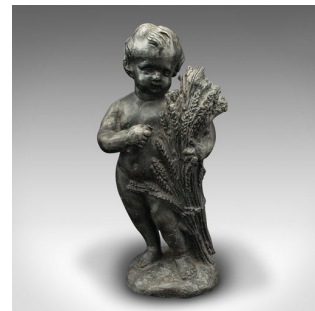

Heavy Antique Putto Figure, Italian, Lead Cherub Statue, Neoclassical, Victorian

**DESCRIPTION**

Our Stock # 24132

This is a heavy antique putto figure. An Italian, lead cherub statue in Neoclassical taste, dating to the early Victorian period, circa 1850.

- Wonderfully substantial statue with fine decorative interest
- Displays a desirable aged patina and in good order
- Cast lead presents fine tonality with shimmering grey hues
- Autumnal overtones with the cherub holding a wheat sheaf in his hands
- Superb weight in the hand at 10.2kg (22.48 lb)

This is a charming antique putto figure, with a delightfully substantial weight and Neoclassical taste. Delivered ready to display.

Search [London Fine for #24132](#) , or scan the QR code for more photos and details