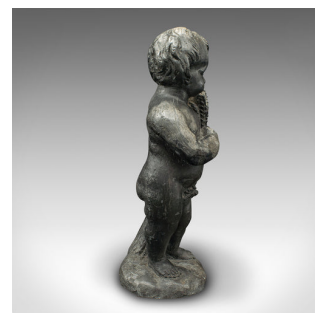

Heavy Antique Putto Figure, Italian, Lead Cherub Statue, Neoclassical, Victorian

**DESCRIPTION**

Our Stock # 24132

This is a heavy antique putto figure. An Italian, lead cherub statue in Neoclassical taste, dating to the early Victorian period, circa 1850.

- Wonderfully substantial statue with fine decorative interest
- Displays a desirable aged patina and in good order
- Cast lead presents fine tonality with shimmering grey hues
- Autumnal overtones with the cherub holding a wheat sheaf in his hands
- Superb weight in the hand at 10.2kg (22.48 lb)

This is a charming antique putto figure, with a delightfully substantial weight and Neoclassical taste. Delivered ready to display.

Search [London Fine for #24132](#) , or scan the QR code for more photos and details