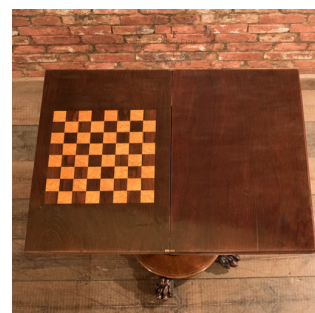

Victorian Fold Over Games Table, c.1860

DESCRIPTION

Our Stock # LFA-1407 This is an antique, Victorian fold over games table dating to the mid-Victorian period c.1860. A superior example, this elegant rosewood side/games table displays delicious grain detail in lustrous hues and tones with an attractive and desirable aged patina. Raised on fabulous, well carved, hairy lion's paw feet over the original brass castors, the gently domed lower plate rises into a bulbous turned column with a pair of 'S' scrolls supporting the triple 'C' scroll 'U' shaped bracket that holds aloft the tabletop. The frieze drawer is dressed with a wooden escutcheon and sits above a hidden slide; The foliate carved detail is used as a pull as well as being highly decorative. A double throw lock is present with the key absent. The top turns smoothly through ninety degrees before unfolding to reveal a chess board to one end and doubling the size of the table top — ideal for cards or a board game. A stunning piece of 19th century furniture, delivered waxed, polished and ready for the home.

Search [London Fine](#) for #LFA-1407 or scan the QR code for more photos and details

DIMENSIONS

Max Width: 62cm (24.5")
 Depth Closed: 41cm (16.25")
 Depth Open: 81cm (32")
 Max Height: 76cm (30")
 Chess Board: 31cm (12.25")