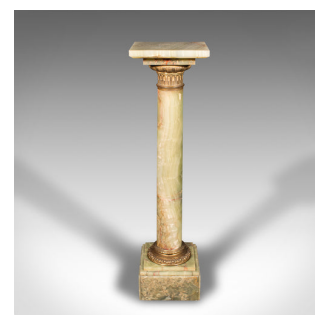

Vintage Display Column, Continental, Onyx Marble, Jardiniere Stand, Circa 1940

DESCRIPTION

Our Stock # 18.9957

This is a vintage display column. A Continental, onyx marble jardiniere stand, dating to the mid 20th century, circa 1940.

- Striking colour and natural detail to this graceful stand
- Displays a desirable aged patina and in good order
- Green onyx marble a treat of light green and magma orange hues
- Gilt finish accentuates the top and bottom collar
- Plinth top sits upon the column within a brass socket

This is a delightful vintage display column, presenting a fine support stand for a jardiniere pot or portrait bust. Delivered ready for the home.

Search [London Fine for #18.9957](#) , or scan the QR code for more photos and details

DIMENSIONS

Max Width: 29cm (11.5")

Max Depth: 29cm (11.5")

Max Height: 107.5cm (42.25")