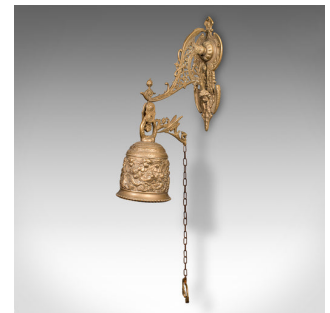

Antique School Bell, Continental, Brass, Wall Mounted Chime, Ornate, Victorian

DESCRIPTION

Our Stock # 24082

This is an ornate antique school bell. A Continental, brass wall mounted chime, dating to the late Victorian period, circa 1900.

- Endearingly fascinating bell with superb detail throughout
- Displaying a desirable aged patina and in good order
- Warm golden hues accentuate the brass mount and bell
- Broad dome bell set gracefully upon a pierced fretwork arm
- The 14cm diameter bell strikingly adorned with relief cast cherub figures
- Spurred off from the hinge, the pull handle activates the striker
- Serpentine shaped backplate replete with cherub mask relief
- Pleasingly strident tone to the bell ideal for raising attention

This is a strikingly ornate antique school bell, with a captivatingly decorative finish. Delivered ready to mount.

Search [London Fine for #24082](#) , or scan the QR code for more photos and details

DIMENSIONS

(Hanging)

Max Width: 14cm (5.5")

Max Depth: 28cm (11")

Max Height: 78.5cm (31")

Mounting Plate Width: 10.5cm (4.25")

Mounting Plate Height: 31cm (12.25")

Bell Diameter: 14cm (5.5")

LIST PRICE