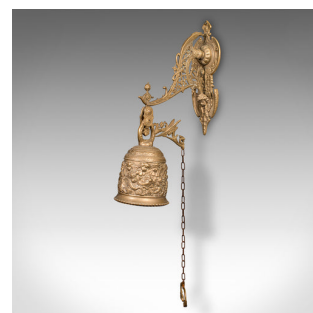

Antique School Bell, Continental, Brass, Wall Mounted Chime, Ornate, Victorian

DESCRIPTION

Our Stock # 24082

This is an ornate antique school bell. A Continental, brass wall mounted chime, dating to the late Victorian period, circa 1900.

- Endearingly fascinating bell with superb detail throughout
- Displaying a desirable aged patina and in good order
- Warm golden hues accentuate the brass mount and bell
- Broad dome bell set gracefully upon a pierced fretwork arm
- The 14cm diameter bell strikingly adorned with relief cast cherub figures
- Spurred off from the hinge, the pull handle activates the striker
- Serpentine shaped backplate replete with cherub mask relief
- Pleasingly strident tone to the bell ideal for raising attention

This is a strikingly ornate antique school bell, with a captivatingly decorative finish. Delivered ready to mount.

Search [London Fine for #24082](#) , or scan the QR code for more photos and details

DIMENSIONS

(Hanging)

Max Width: 14cm (5.5")

Max Depth: 28cm (11")

Max Height: 78.5cm (31")

Mounting Plate Width: 10.5cm (4.25")

Mounting Plate Height: 31cm (12.25")

Bell Diameter: 14cm (5.5")

LIST PRICE