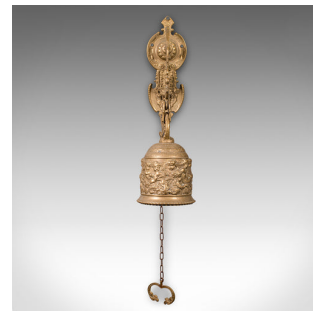

Antique School Bell, Continental, Brass, Wall Mounted Chime, Ornate, Victorian

DESCRIPTION

Our Stock # 24082

This is an ornate antique school bell. A Continental, brass wall mounted chime, dating to the late Victorian period, circa 1900.

- Endearingly fascinating bell with superb detail throughout
- Displaying a desirable aged patina and in good order
- Warm golden hues accentuate the brass mount and bell
- Broad dome bell set gracefully upon a pierced fretwork arm
- The 14cm diameter bell strikingly adorned with relief cast cherub figures
- Spurred off from the hinge, the pull handle activates the striker
- Serpentine shaped backplate replete with cherub mask relief
- Pleasingly strident tone to the bell ideal for raising attention

This is a strikingly ornate antique school bell, with a captivatingly decorative finish. Delivered ready to mount.

Search [London Fine for #24082](#) , or scan the QR code for more photos and details

DIMENSIONS

(Hanging)

Max Width: 14cm (5.5")

Max Depth: 28cm (11")

Max Height: 78.5cm (31")

Mounting Plate Width: 10.5cm (4.25")

Mounting Plate Height: 31cm (12.25")

Bell Diameter: 14cm (5.5")

LIST PRICE