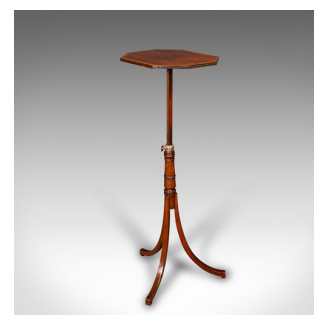

Antique Metamorphic Wine Table, English, Tilt Top, Side, Lamp, Regency, C.1820

DESCRIPTION

Our Stock # 24131

This is an antique metamorphic wine table. An English, mahogany tilt top side or lamp table, dating to the Regency period, circa 1820.

- Elegant metamorphic table with superb figuring and colour
- Displays a desirable aged patina and in good order
- Select stocks present fine grain interest throughout
- Rich caramel hues beam beneath a quality wax polish finish
- Distinctive octagonal top accentuated with double boxwood stringing
- Adjusting for height and titling through 90 degrees for ease of stowing
- Turned column with collared finish, the riser situated within a brass screw mount
- Standing upon a delightfully serpentine trio of slender legs

This is a fine antique metamorphic wine table, with superb stocks boasting rich colour and grain interest. Solid joints and construction, delivered ready for the home.

Search [London Fine for #24131](#) , or scan the QR code for more photos and details

DIMENSIONS

- Max Width: 43cm (17")
- Max Depth: 46cm (18")
- Lowered Height: 72.5cm (28.5")
- Raised Height: 106.5cm (42")
- Top Width: 43cm (17")
- Top Depth: 33.5cm (13.25")

LIST PRICE

£2,450.00