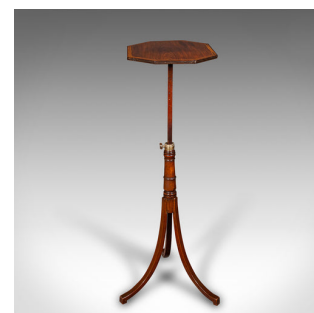

Antique Metamorphic Wine Table, English, Tilt Top, Side, Lamp, Regency, C.1820

DESCRIPTION

Our Stock # 24131

This is an antique metamorphic wine table. An English, mahogany tilt top side or lamp table, dating to the Regency period, circa 1820.

- Elegant metamorphic table with superb figuring and colour
- Displays a desirable aged patina and in good order
- Select stocks present fine grain interest throughout
- Rich caramel hues beam beneath a quality wax polish finish
- Distinctive octagonal top accentuated with double boxwood stringing
- Adjusting for height and titling through 90 degrees for ease of stowing
- Turned column with collared finish, the riser situated within a brass screw mount
- Standing upon a delightfully serpentine trio of slender legs

This is a fine antique metamorphic wine table, with superb stocks boasting rich colour and grain interest. Solid joints and construction, delivered ready for the home.

Search [London Fine for #24131](#) , or scan the QR code for more photos and details

DIMENSIONS

- Max Width: 43cm (17")
- Max Depth: 46cm (18")
- Lowered Height: 72.5cm (28.5")
- Raised Height: 106.5cm (42")
- Top Width: 43cm (17")
- Top Depth: 33.5cm (13.25")

LIST PRICE

£2,450.00