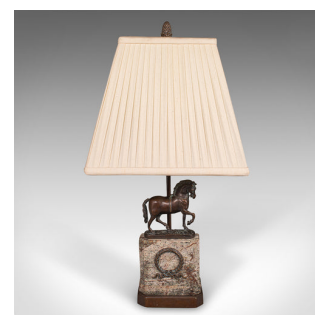

Vintage Equine Table Lamp, English, Bronze Decorative Desk Light, Horse Interest

DESCRIPTION

Our Stock # 18.9741

This is a vintage equine table lamp. An English, bronze and granite decorative light, dating to the late 20th century, circa 1970.

- Fascinating horse figure adds equestrian charm to this lamp
- Displays a desirable aged patina and in good order throughout
- Bronze presents a lightly time worn, deep red appearance
- Polished granite socle a tactile, cool treat
- Supplied with a quality pleated shade, beneath a decorative finial
- Superb horse figure in a walking pose with fine detail
- Good weight in the hand at 4.13kg (9.10 lb)
- Set upon a brass support arm, the lamp accepts a small bayonet bulb
- Dressed with a generous length of quality cable and an in-line power switch
- Features a British Standards compliant 3-pin UK plug – Type G)

Search [London Fine for #18.9741](#) , or scan the QR code for more photos and details

DIMENSIONS

Max Width: 28.5cm (11.25")
 Max Depth: 22cm (8.75")
 Max Height: 56cm (22")
 Base Width: 13cm (5")
 Base Depth: 10cm (4")
 Base Height: 56cm (22")