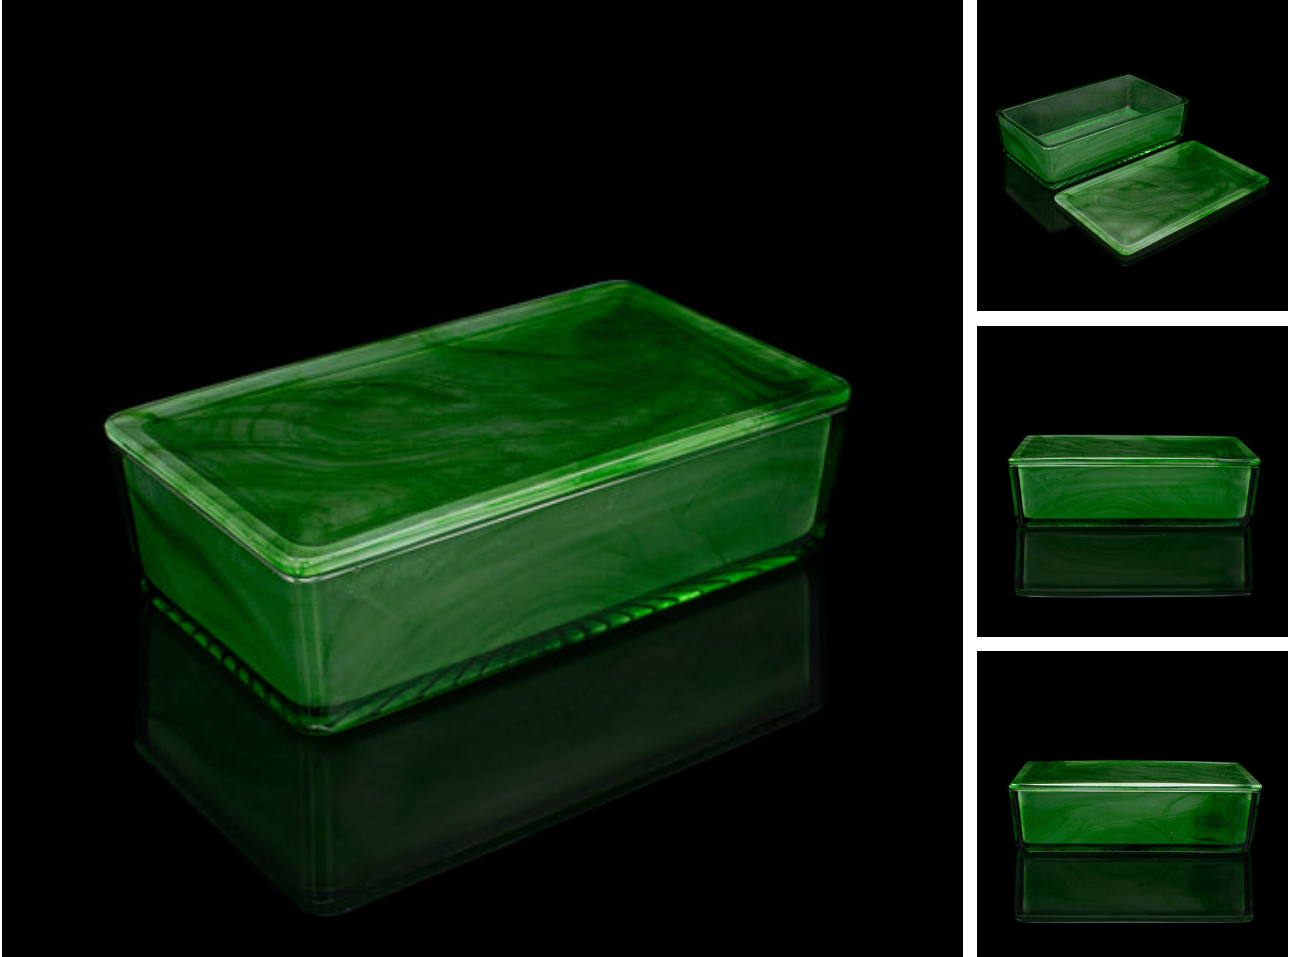

Vintage Lidded Soap Dish, English, Glass, Bathroom Tray, Art Deco, Circa 1930

**DESCRIPTION**

Our Stock # 24240

This is a vintage lidded soap dish. An English, art glass bathroom tray in Art Deco taste, dating to the early 20th century, circa 1930.

- Wonderful green glass with an appealing decorative finish
- Displays a desirable aged patina and in good original order
- Art glass cuts a dash in verdant green hue with opaque internal finish
- Finished with a striking star cut base pattern
- Unmarked as such, but the colour and finish redolent of George Davidson & Co

This is a delightful vintage lidded soap dish, presenting fine Art Deco taste for the bathroom or reception convenience. Delivered ready for the home or institution.

Search [London Fine for #24240](#) , or scan the QR code for more photos and details

DIMENSIONS

Max Width: 16.5cm (6.5")

Max Depth: 9.5cm (3.75")

Max Height: 4.5cm (1.75")

LIST PRICE

£295.00