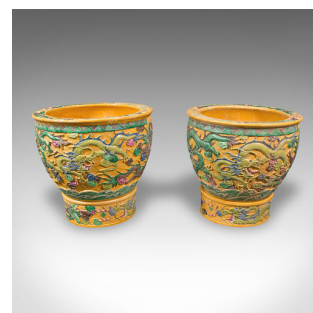

Pair Of Large Vintage Planters, Chinese, Relief Ceramic, Jardiniere, Art Deco

DESCRIPTION

Our Stock # 24179

This is a pair of large vintage planters. A Chinese, relief ceramic decorative jardiniere, dating to the Art Deco period, circa 1930.

- Delightfully substantial statement planters for the hall or lounge
- Displaying a desirable aged patina and in good order
- Planters sit upon deep circular bases
- Superb yellow ground hosts a colourful palette
- Dragon motif throughout presented in relief with great detail

This is a striking pair of large vintage planters, with charming dragon motif and impressive proportion. Delivered ready to display.

Search [London Fine for #24179](#) , or scan the QR code for more photos and details

DIMENSIONS

Max Width: 53.5cm (21")
 Max Depth: 53.5cm (21")
 Max Height: 51.5cm (20.25")
 Opening Diameter: 40cm (15.75")

LIST PRICE

£2,450.00