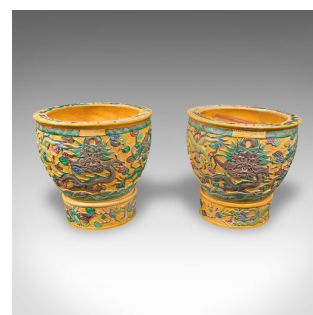

Pair Of Large Vintage Planters, Chinese, Relief Ceramic, Jardiniere, Art Deco

DESCRIPTION

Our Stock # 24179

This is a pair of large vintage planters. A Chinese, relief ceramic decorative jardiniere, dating to the Art Deco period, circa 1930.

- Delightfully substantial statement planters for the hall or lounge
- Displaying a desirable aged patina and in good order
- Planters sit upon deep circular bases
- Superb yellow ground hosts a colourful palette
- Dragon motif throughout presented in relief with great detail

This is a striking pair of large vintage planters, with charming dragon motif and impressive proportion. Delivered ready to display.

Search [London Fine for #24179](#) , or scan the QR code for more photos and details

DIMENSIONS

Max Width: 53.5cm (21")
 Max Depth: 53.5cm (21")
 Max Height: 51.5cm (20.25")
 Opening Diameter: 40cm (15.75")

LIST PRICE

£2,450.00