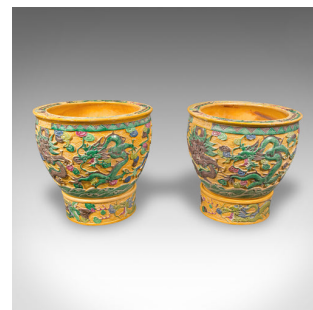

Pair Of Large Vintage Planters, Chinese, Relief Ceramic, Jardiniere, Art Deco

DESCRIPTION

Our Stock # 24179

This is a pair of large vintage planters. A Chinese, relief ceramic decorative jardiniere, dating to the Art Deco period, circa 1930.

- Delightfully substantial statement planters for the hall or lounge
- Displaying a desirable aged patina and in good order
- Planters sit upon deep circular bases
- Superb yellow ground hosts a colourful palette
- Dragon motif throughout presented in relief with great detail

This is a striking pair of large vintage planters, with charming dragon motif and impressive proportion. Delivered ready to display.

Search [London Fine for #24179](#) , or scan the QR code for more photos and details

DIMENSIONS

Max Width: 53.5cm (21")
 Max Depth: 53.5cm (21")
 Max Height: 51.5cm (20.25")
 Opening Diameter: 40cm (15.75")

LIST PRICE

£2,450.00