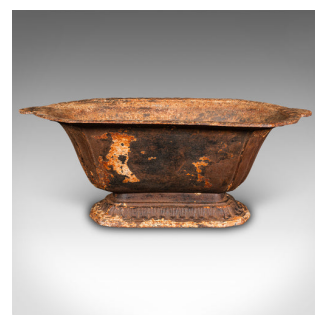

Antique Decorative Jardiniere, English, Cast Iron, Footed Planter Pot, Victorian

**DESCRIPTION**

Our Stock # 24161

This is an antique decorative jardiniere. An English, cast iron footed planter pot, dating to the early Victorian period, circa 1850.

- Delightful character with a time-worn weathered appearance
- Displaying a desirable aged patina and presented in original order
- Cast iron form shows remnants of a painted finish
- Naturally aged interior, the rim decorated with a triangular pattern
- Standing upon a tapered foot with chased pattern finish

This is a charming antique decorative jardiniere, with a pleasingly aged appearance. Delivered ready to display.

Search [London Fine for #24161](#) , or scan the QR code for more photos and details

DIMENSIONS

Max Width: 61cm (24")

Max Depth: 33cm (13")

Max Height: 23.5cm (9.25")