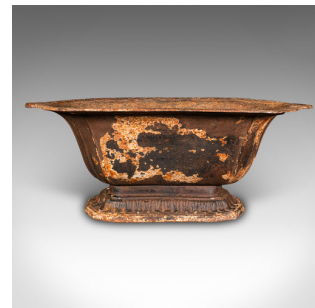

Antique Decorative Jardiniere, English, Cast Iron, Footed Planter Pot, Victorian

**DESCRIPTION**

Our Stock # 24161

This is an antique decorative jardiniere. An English, cast iron footed planter pot, dating to the early Victorian period, circa 1850.

- Delightful character with a time-worn weathered appearance
- Displaying a desirable aged patina and presented in original order
- Cast iron form shows remnants of a painted finish
- Naturally aged interior, the rim decorated with a triangular pattern
- Standing upon a tapered foot with chased pattern finish

This is a charming antique decorative jardiniere, with a pleasingly aged appearance. Delivered ready to display.

Search [London Fine for #24161](#) , or scan the QR code for more photos and details

DIMENSIONS