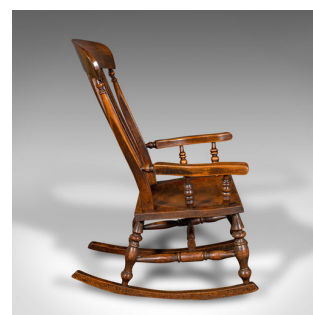

Antique Lath Back Rocking Chair, English Elm, Beech, Elbow Seat, Victorian, 1880

DESCRIPTION

Our Stock # 18.9780

This is an antique lath back rocking chair. An English, elm and beech elbow seat, dating to the late Victorian period, circa 1880.

- Superb Victorian craftsmanship to this traditionally appealing rocker
- Displays a desirable aged patina and in good order
- Select elm and beech shows fine grain interest throughout
- Attractive caramel hues beam beneath a quality wax polish finish
- Crest rail of deep form, with bowed and arched profile
- Gently curved laths create an eye-catching element
- Pairs of turned balusters supporting each serpentine arm
- Seat squab with gently recessed saddle slab adds to the comfort
- Raised upon pleasingly turned and collared, stout legs
- United by a turned H-stretcher with tapered spindles
- The long, arched rocking feet provide a relaxing, gentle motion

Search [London Fine for #18.9780](#) , or scan the QR code for more photos and details

DIMENSIONS

Max Width: 58cm (22.75")
 Max Depth: 73cm (28.75")
 Max Height: 99cm (39")
 Seat Width: 39cm (15.25")
 Seat Depth: 38.5cm (15.25")
 Seat Height: 38.5cm (15.25")