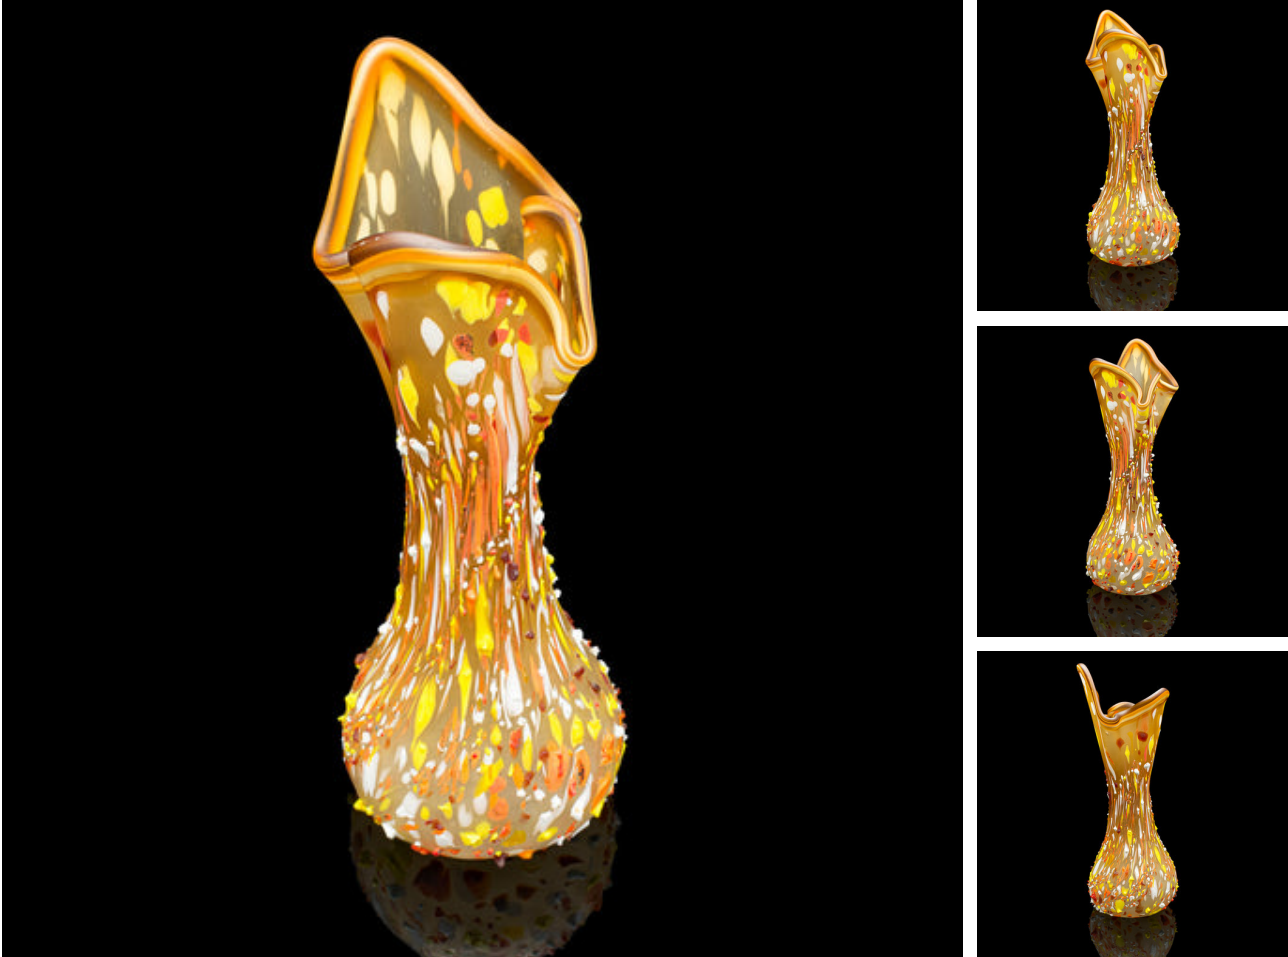

Tall Vintage Explosion Vase, Italian Art Glass, Post Modern, Mid Century,  
C.1960

**DESCRIPTION**

Our Stock # 24260

This is a tall vintage explosion vase. An Italian, art glass vase in post-modern taste, dating to the mid 20th century, circa 1960.

- Superb colour and fascinating detail to this expressive vase
- Displays a desirable aged patina and in good order throughout
- Light amber coloured frosted glass with bold yellow, orange and white palette
- Bold form with the essence of Murano glass, accentuated by a striking finish

This is a striking vintage explosion vase, graced with exceptional colour and an unusual textured finish. Delivered ready to display.

Search [London Fine for #24260](#) , or scan the QR code for more photos and details

**DIMENSIONS**

Max Width: 16cm (6.25")

Max Depth: 15.5cm (6")

Max Height: 40.5cm (16")