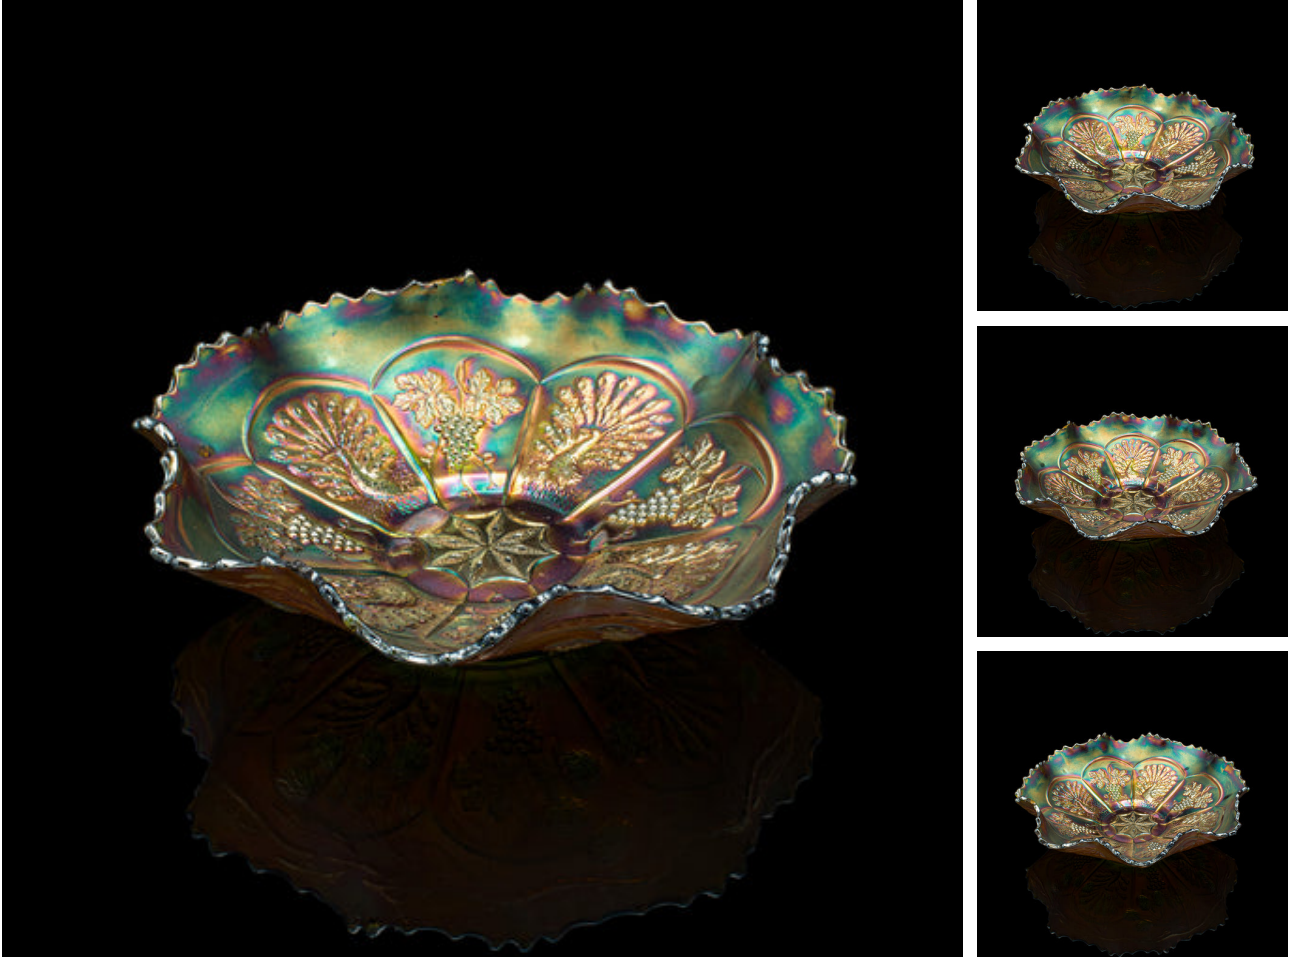

Small Vintage Lustre Dish, Continental, Art Glass, Decorative Fruit Bowl, C.1970

**DESCRIPTION**

Our Stock # 24311

This is a small vintage lustre dish. A Continental, art glass decorative fruit bowl, dating to the late 20th century, circa 1970.

- Radiant colour and serpentine form catches the eye
- Displays a desirable aged patina and in good order
- Green glass with a bold, wavy edge form and relief decor
- Wonderful lustre finish creates a spectrum of bright colour
- Accentuated with peacock and foliate decor to the fascia

This is a striking vintage lustre dish, presenting a treat of colour. Delivered ready to display.

Search [London Fine for #24311](#) , or scan the QR code for more photos and details

**DIMENSIONS**

Max Width: 22cm (8.75")

Max Depth: 22cm (8.75")

Max Height: 6.5cm (2.5")

**LIST PRICE**

£295.00