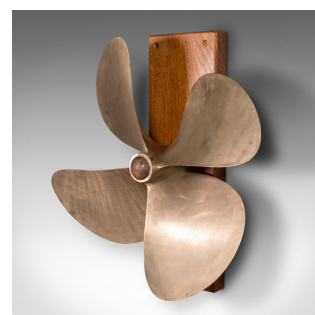

Large Vintage Ship Propeller Display, English Bronze, Oak, Maritime, Mid Century

DESCRIPTION

Our Stock # 18.8658

This is a large vintage ship propeller display. An English, bronze and oak decorative four-blade maritime mount, dating to the mid 20th century, circa 1950.

- Of great proportion and superb decorative appeal
- Displaying a desirable aged patina and in good order
- Polished bronze blades present wonderful golden tonality
- Propeller blades ringing with a dulcet timbre when tapped
- Shaft bore finished with a domed oak cap
- Set upon an oak plinth, with fine grain interest and rich caramel hues
- Quartet of mounting sockets to each corner - four large screws supplied
- Impressively substantial with a weight of 21.1kg (46.51 lb)

This is a charming vintage ship propeller display, perfect decor for the collector of maritime interest or a nautical institution. Delivered ready to mount.

Search [London Fine for #18.8658](#) , or scan the QR code for more photos and details

DIMENSIONS

Max Width: 58.5cm (23")
 Max Depth: 22cm (8.75")
 Max Height: 62.5cm (24.5")
 Mount Width: 20cm (7.75")
 Mount Height: 62.5cm (24.5")

LIST PRICE

£1,295.00