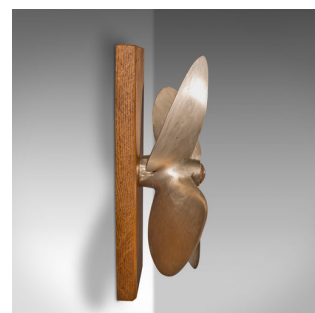

Large Vintage Ship Propeller Display, English Bronze, Oak, Maritime, Mid Century

DESCRIPTION

Our Stock # 18.8658

This is a large vintage ship propeller display. An English, bronze and oak decorative four-blade maritime mount, dating to the mid 20th century, circa 1950.

- Of great proportion and superb decorative appeal
- Displaying a desirable aged patina and in good order
- Polished bronze blades present wonderful golden tonality
- Propeller blades ringing with a dulcet timbre when tapped
- Shaft bore finished with a domed oak cap
- Set upon an oak plinth, with fine grain interest and rich caramel hues
- Quartet of mounting sockets to each corner - four large screws supplied
- Impressively substantial with a weight of 21.1kg (46.51 lb)

This is a charming vintage ship propeller display, perfect decor for the collector of maritime interest or a nautical institution. Delivered ready to mount.

Search [London Fine for #18.8658](#) , or scan the QR code for more photos and details

DIMENSIONS

Max Width: 58.5cm (23")
 Max Depth: 22cm (8.75")
 Max Height: 62.5cm (24.5")
 Mount Width: 20cm (7.75")
 Mount Height: 62.5cm (24.5")

LIST PRICE

£1,295.00