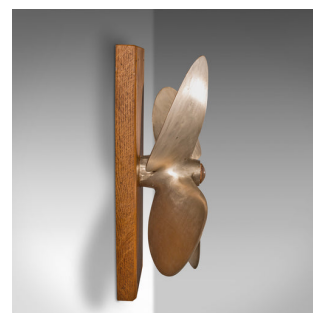

Large Vintage Ship Propeller Display, English Bronze, Oak, Maritime, Mid Century

DESCRIPTION

Our Stock # 18.8658

This is a large vintage ship propeller display. An English, bronze and oak decorative four-blade maritime mount, dating to the mid 20th century, circa 1950.

- Of great proportion and superb decorative appeal
- Displaying a desirable aged patina and in good order
- Polished bronze blades present wonderful golden tonality
- Propeller blades ringing with a dulcet timbre when tapped
- Shaft bore finished with a domed oak cap
- Set upon an oak plinth, with fine grain interest and rich caramel hues
- Quartet of mounting sockets to each corner - four large screws supplied
- Impressively substantial with a weight of 21.1kg (46.51 lb)

This is a charming vintage ship propeller display, perfect decor for the collector of maritime interest or a nautical institution. Delivered ready to mount.

Search [London Fine for #18.8658](#), or scan the QR code for more photos and details

DIMENSIONS

Max Width: 58.5cm (23")
 Max Depth: 22cm (8.75")
 Max Height: 62.5cm (24.5")
 Mount Width: 20cm (7.75")
 Mount Height: 62.5cm (24.5")

LIST PRICE

£1,295.00