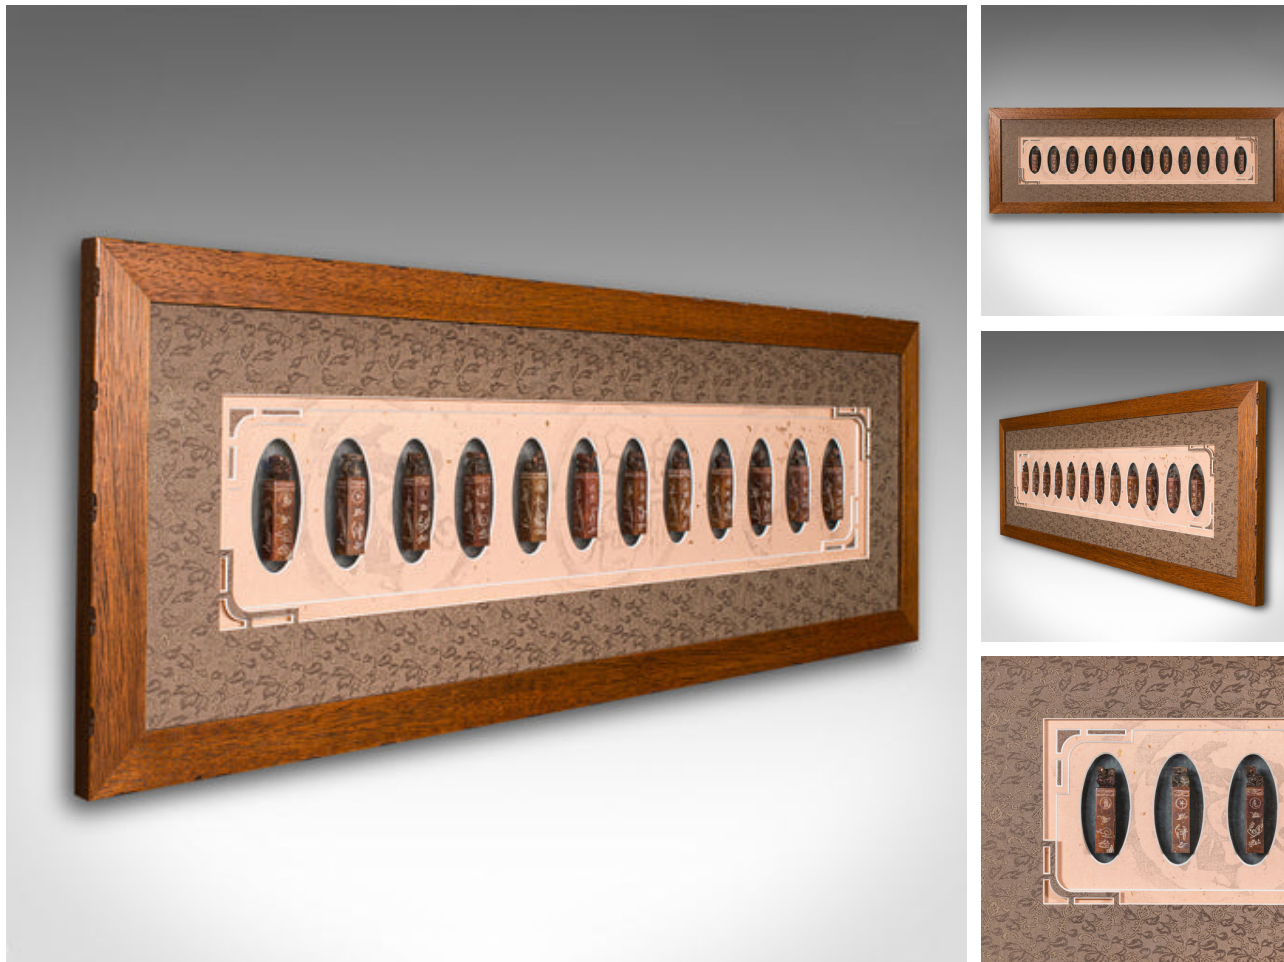

Antique Zodiac Seal Display, Chinese, Soapstone Shengxiao, Oak Frame, Victorian

DESCRIPTION

Our Stock # 24228

This is an antique zodiac seal display. A Chinese, soapstone seal set in oak frame, dating to the Victorian period and later, circa 1900.

- Delightfully carved Chinese zodiac characters in a superb frame
- Displaying a desirable aged patina and in good order throughout
- Each of the figures carved and engraved in soapstone
- Later oak frame, with substantial stocks, quality glass and velvet dressed rear
- Each seal set within an oval mount, pressed between glass to give a floating effect
- Eye-catching mount, with patterned silk cotton surround with fretwork card insert
- Rear glass pane ideal for backlighting, with frosted glass finish
- Pair of mounting loops to rear for ease of hanging

This is a fascinating antique zodiac seal display, with a wonderful set of carved stones in an exquisite frame. Delivered ready to mount.

Search [London Fine for #24228](#) , or scan the QR code for more photos and details

DIMENSIONS

- Max Width: 95cm (37.5")
- Max Depth: 2.5cm (1")
- Max Height: 34cm (13.5")
- Panel Width: 87cm (34.25")
- Panel Height: 26cm (10.25")

LIST PRICE

£895.00