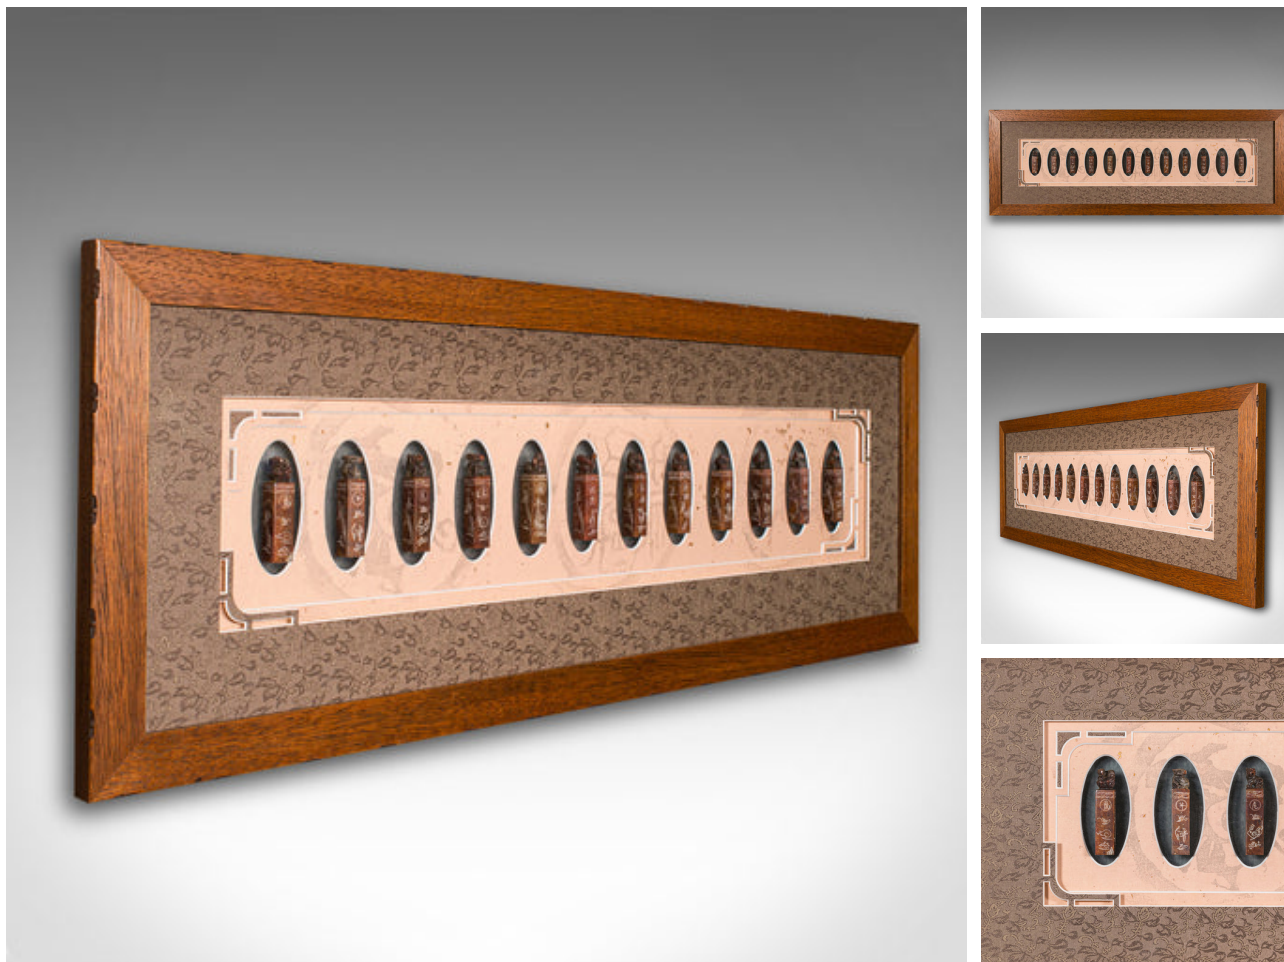

Antique Zodiac Seal Display, Chinese, Soapstone Shengxiao, Oak Frame, Victorian

DESCRIPTION

Our Stock # 24228
This is an antique zodiac seal display. A Chinese, soapstone seal set in oak frame, dating to the Victorian period and later, circa 1900.

- Delightfully carved Chinese zodiac characters in a superb frame
- Displaying a desirable aged patina and in good order throughout
- Each of the figures carved and engraved in soapstone
- Later oak frame, with substantial stocks, quality glass and velvet dressed rear
- Each seal set within an oval mount, pressed between glass to give a floating effect
- Eye-catching mount, with patterned silk cotton surround with fretwork card insert
- Rear glass pane ideal for backlighting, with frosted glass finish
- Pair of mounting loops to rear for ease of hanging

This is a fascinating antique zodiac seal display, with a wonderful set of carved stones in an exquisite frame. Delivered ready to mount.

Search [London Fine for #24228](#) , or scan the QR code for more photos and details

DIMENSIONS

- Max Width: 95cm (37.5")
- Max Depth: 2.5cm (1")
- Max Height: 34cm (13.5")
- Panel Width: 87cm (34.25")
- Panel Height: 26cm (10.25")

LIST PRICE

£895.00