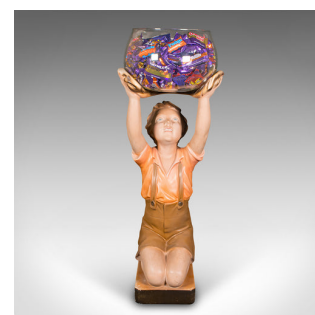

Vintage Shop Retail Display, English, Plaster, Decorative Figure, Art Deco, 1930

DESCRIPTION

Our Stock # 24287

This is a vintage shop retail display character. An English, plasterwork decorative merchandising figure, dating to the Art Deco period, circa 1930.

- Superb character, with a raised serving bowl ideal for merchandise
- Displays a desirable aged patina and in good original order
- Quality plaster accentuated with vibrant colour
- Arms aloft, the kneeling figure dressed in period clothes
- Quality glass bowl of generous proportion - in good condition
- Engraved to rear with registered design number

This is a fascinating vintage shop retail display character, with a superb visual appearance. Delivered ready for the home or retail space.

Search [London Fine for #24287](#) , or scan the QR code for more photos and details

DIMENSIONS

Max Width: 27cm (10.75")
 Max Depth: 24.5cm (9.75")
 Max Height: 69.5cm (27.25")

LIST PRICE

£1,295.00