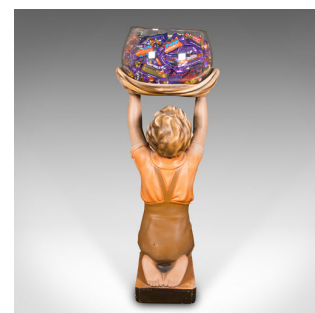

Vintage Shop Retail Display, English, Plaster, Decorative Figure, Art Deco, 1930

DESCRIPTION

Our Stock # 24287

This is a vintage shop retail display character. An English, plasterwork decorative merchandising figure, dating to the Art Deco period, circa 1930.

- Superb character, with a raised serving bowl ideal for merchandise
- Displays a desirable aged patina and in good original order
- Quality plaster accentuated with vibrant colour
- Arms aloft, the kneeling figure dressed in period clothes
- Quality glass bowl of generous proportion - in good condition
- Engraved to rear with registered design number

This is a fascinating vintage shop retail display character, with a superb visual appearance. Delivered ready for the home or retail space.

Search [London Fine for #24287](#) , or scan the QR code for more photos and details

DIMENSIONS

Max Width: 27cm (10.75")
 Max Depth: 24.5cm (9.75")
 Max Height: 69.5cm (27.25")

LIST PRICE

£1,295.00