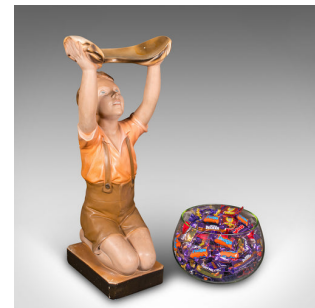

Vintage Shop Retail Display, English, Plaster, Decorative Figure, Art Deco, 1930

DESCRIPTION

Our Stock # 24287

This is a vintage shop retail display character. An English, plasterwork decorative merchandising figure, dating to the Art Deco period, circa 1930.

- Superb character, with a raised serving bowl ideal for merchandise
- Displays a desirable aged patina and in good original order
- Quality plaster accentuated with vibrant colour
- Arms aloft, the kneeling figure dressed in period clothes
- Quality glass bowl of generous proportion - in good condition
- Engraved to rear with registered design number

This is a fascinating vintage shop retail display character, with a superb visual appearance. Delivered ready for the home or retail space.

Search [London Fine for #24287](#) , or scan the QR code for more photos and details

DIMENSIONS

Max Width: 27cm (10.75")
 Max Depth: 24.5cm (9.75")
 Max Height: 69.5cm (27.25")

LIST PRICE

£1,295.00