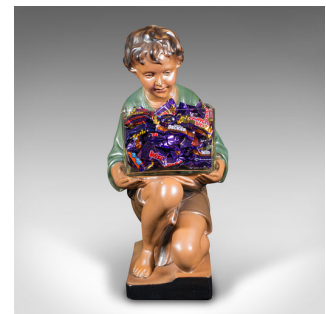

## Vintage Shop Counter Display, English, Plaster, Decorative Figure, Art Deco

**DESCRIPTION**

Our Stock # 24288

This is a vintage shop counter display character. An English, plasterwork decorative retail figure, dating to the Art Deco period, circa 1930.

- Fascinating shop retail figure with charming serving bowl
- Displaying a desirable aged patina and in original order throughout
- Quality figurative plaster accentuated with appealing colour
- Crouched on one knee, the boy dressed in period costume
- Quality glass bowl of deep, square proportion - in good condition
- Engraved to rear with registered design number

This is a distinctive vintage shop counter display character, with an appealing, period look. Delivered ready for the home or retail space.

Search [London Fine for #24288](#) , or scan the QR code for more photos and details

**DIMENSIONS**

Max Width: 26.5cm (10.5")

Max Depth: 30.5cm (12")

Max Height: 53.5cm (21")

**LIST PRICE**

£1,295.00