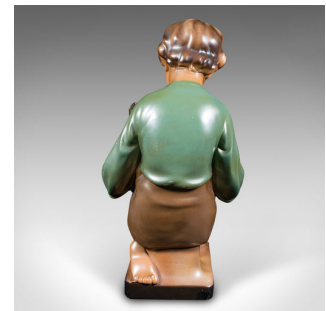

## Vintage Shop Counter Display, English, Plaster, Decorative Figure, Art Deco

**DESCRIPTION**

Our Stock # 24288

This is a vintage shop counter display character. An English, plasterwork decorative retail figure, dating to the Art Deco period, circa 1930.

- Fascinating shop retail figure with charming serving bowl
- Displaying a desirable aged patina and in original order throughout
- Quality figurative plaster accentuated with appealing colour
- Crouched on one knee, the boy dressed in period costume
- Quality glass bowl of deep, square proportion - in good condition
- Engraved to rear with registered design number

This is a distinctive vintage shop counter display character, with an appealing, period look. Delivered ready for the home or retail space.

Search [London Fine for #24288](#) , or scan the QR code for more photos and details