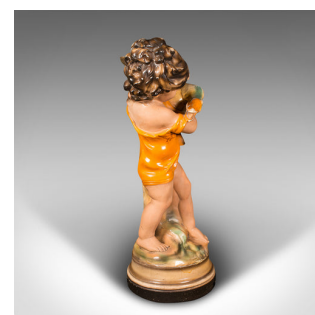

Large Vintage Display Figure, English, Plaster, Decorative Ornament, Art Deco

**DESCRIPTION**

Our Stock # 24289

This is a large vintage display figure. An English, plasterwork decorative girl with duck ornament, dating to the Art Deco period, circa 1930.

- A chaotic moment, with the unruly duck scrabbling in the girl's arms
- Displays a desirable aged patina and in good original order
- Great colour and form to the quality plasterwork
- With its broad wing outstretched the duck displays superb character
- Circular base with small brass plaque titled 'Girl and Duck'

This is a fascinating vintage display figure, with a captivating sense of jeopardy and jovial nature. Delivered ready for the home.

Search [London Fine for #24289](#) , or scan the QR code for more photos and details

DIMENSIONS

Max Width: 30.5cm (12")

Max Depth: 31.5cm (12.5")

Max Height: 62.5cm (24.5")

LIST PRICE

£1,195.00