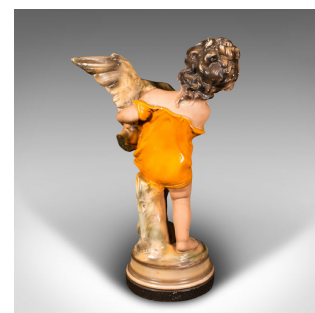

Large Vintage Display Figure, English, Plaster, Decorative Ornament, Art Deco

**DESCRIPTION**

Our Stock # 24289

This is a large vintage display figure. An English, plasterwork decorative girl with duck ornament, dating to the Art Deco period, circa 1930.

- A chaotic moment, with the unruly duck scrabbling in the girl's arms
- Displays a desirable aged patina and in good original order
- Great colour and form to the quality plasterwork
- With its broad wing outstretched the duck displays superb character
- Circular base with small brass plaque titled 'Girl and Duck'

This is a fascinating vintage display figure, with a captivating sense of jeopardy and jovial nature. Delivered ready for the home.

Search [London Fine for #24289](#) , or scan the QR code for more photos and details