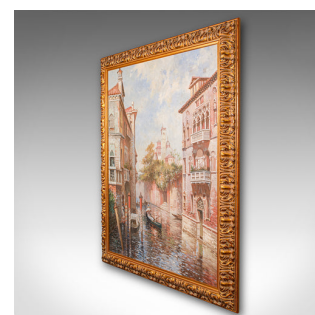

## Large Vintage Venetian Painting, Continental School, Oil on Canvas, Venice, 1980

### DESCRIPTION

Our Stock # 24299

This is a large vintage Venetian painting. A Continental, oil on canvas study of Venice, dating to the late 20th century, circa 1980.

- A Venetian treat - captured in wonderful colour and presented in a fine frame
- Displays a desirable aged patina and in good order throughout
- Painted in oils on stretched canvas with fine texture and brushwork
- Delightful blush colours create a warm, sunset aesthetic
- A lone gondola navigates the canal, the water reflecting the architecture and flora
- To the left of the gondola, a newly married couple look on from an open doorway
- The scene presented in a dashing giltwood frame with relief pattern decor
- Dressed to the rear with a hanging wire for ease of mounting

This is a wonderful, large vintage Venetian painting, presenting a captivating rendition of the popular Italian city. Delivered ready to display.

Search [London Fine for #24299](#) , or scan the QR code for more photos and details

### DIMENSIONS

Max Width: 92.5cm (36.5")  
 Max Depth: 5cm (2")  
 Max Height: 118cm (46.5")  
 Canvas Width: 74.5cm (29.25")  
 Canvas Height: 99.5cm (39.25")