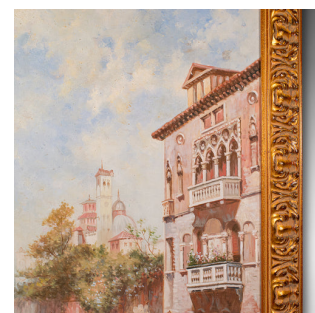

## Large Vintage Venetian Painting, Continental School, Oil on Canvas, Venice, 1980

### DESCRIPTION

Our Stock # 24299

This is a large vintage Venetian painting. A Continental, oil on canvas study of Venice, dating to the late 20th century, circa 1980.

- A Venetian treat - captured in wonderful colour and presented in a fine frame
- Displays a desirable aged patina and in good order throughout
- Painted in oils on stretched canvas with fine texture and brushwork
- Delightful blush colours create a warm, sunset aesthetic
- A lone gondola navigates the canal, the water reflecting the architecture and flora
- To the left of the gondola, a newly married couple look on from an open doorway
- The scene presented in a dashing giltwood frame with relief pattern decor
- Dressed to the rear with a hanging wire for ease of mounting

This is a wonderful, large vintage Venetian painting, presenting a captivating rendition of the popular Italian city. Delivered ready to display.

Search [London Fine for #24299](#) , or scan the QR code for more photos and details