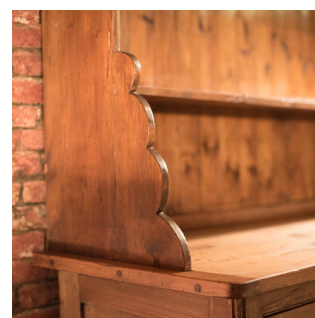

Victorian Large Pine Dresser, c.1875

DESCRIPTION

Our Stock # LFA-1400 This is a very large, 8' tall, antique, pine dresser dating to the late Victorian period c.1875. With very generous proportions this substantial dresser offers plenty of storage in a fine country piece of furniture. Three wide drawers sit above four, field panel, cupboard doors, all dressed with turned pulls and edge scribed around the apertures. Inside the cupboards the space is divided with a single shelf. The broad counter overhangs the cupboards and provides a firm and sturdy platform for the immense board-backed, upper section, complete with two shelves and hooks for mugs. The flared side panels and upper pelmet shaped with semi-circular decoration. The cornice subtly delineated with a dentil moulding. The rich honey hues of the antique pine are a delight on this provincial piece and carry a desirable aged patina. Delivered waxed, polished and ready for the home.

Search [London Fine](#) for #LFA-1400 or scan the QR code for more photos and details

DIMENSIONS

Max Width: 227cm (89.25")
 Max Depth: 60cm (23.5")
 Max Height: 240cm (94.5") Counter Height: 92cm (36.25")