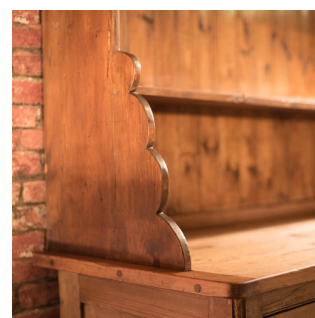

Victorian Large Pine Dresser, c.1875

DESCRIPTION

Our Stock # LFA-1400 This is a very large, 8' tall, antique, pine dresser dating to the late Victorian period c.1875. With very generous proportions this substantial dresser offers plenty of storage in a fine country piece of furniture. Three wide drawers sit above four, field panel, cupboard doors, all dressed with turned pulls and edge scribed around the apertures. Inside the cupboards the space is divided with a single shelf. The broad counter overhangs the cupboards and provides a firm and sturdy platform for the immense board-backed, upper section, complete with two shelves and hooks for mugs. The flared side panels and upper pelmet shaped with semi-circular decoration. The cornice subtly delineated with a dentil moulding. The rich honey hues of the antique pine are a delight on this provincial piece and carry a desirable aged patina. Delivered waxed, polished and ready for the home.

Search [London Fine](#) for #LFA-1400 or scan the QR code for more photos and details

DIMENSIONS

Max Width: 227cm (89.25")
 Max Depth: 60cm (23.5")
 Max Height: 240cm (94.5") Counter Height: 92cm (36.25")