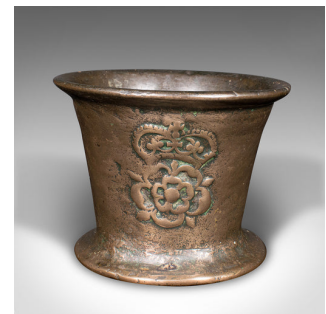

Antique Tudor Rose Mortar And Pestle, English, Bronze, Apothecary, 17th Century

DESCRIPTION

Our Stock # 24197

This is an antique Tudor Rose mortar and pestle. An English, bronze apothecary instrument, dating to the mid 17th century, circa 1650.

- Accessorise your counter tops with this delightful mortar & pestle
- Displays a desirable aged patina and in good original order
- Antique bronze presents a fine, near 400 year old appearance
- Accentuated with a relief, crowned Tudor Rose crest
- Pestle with turned collar finish shows light ageing to both ends

This is a fascinating antique Tudor Rose mortar and pestle, presenting a fine 17th century example with an appealing decorative presence. Delivered ready for the home.

Search [London Fine for #24197](#) , or scan the QR code for more photos and details