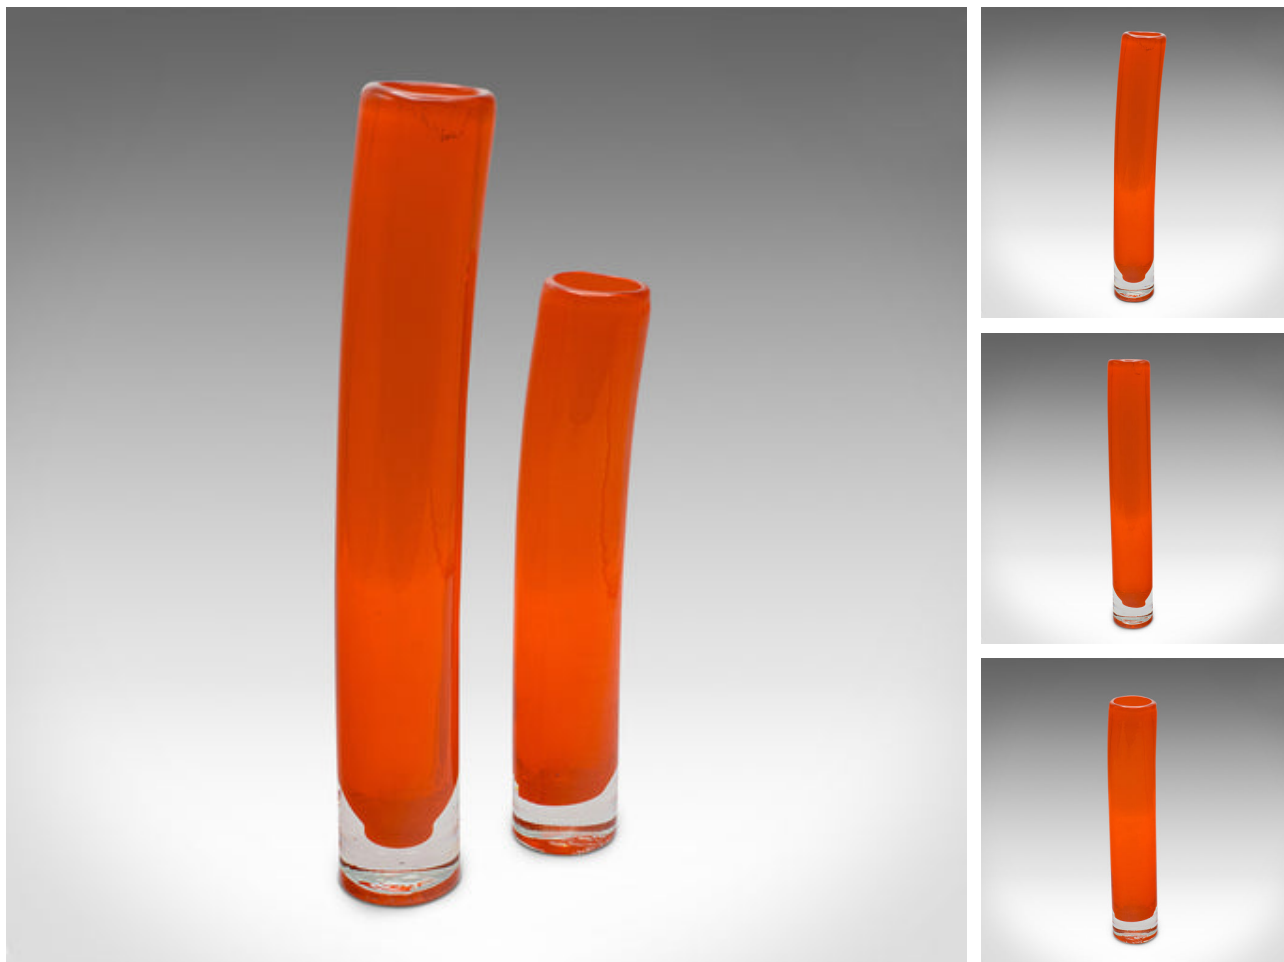

Duo Of Vintage Flower Sleeves, Scandinavian, Art Glass, Posy Vase, Circa 1970

DESCRIPTION

Our Stock # 24251
This is a duo of vintage flower sleeves. A Scandinavian, art glass posy vase, dating to the late 20th century, circa 1970.

- Charming duo graced with exceptional colour and unusual form
- Displays a desirable aged patina and in good original order
- Gently rolled cylindrical forms, blown from quality art glass
- Superb orange hue to each glass over a clear circular base
- Opening diameter of 3.5cm (1.5") to each vase

This is a fascinating and unusual duo of vintage flower sleeves, graced with striking colour. Delivered ready to display.

Search [London Fine for #24251](#) , or scan the QR code for more photos and details

DIMENSIONS

- Vase 1 Width: 5cm (2")
- Vase 1 Depth: 5cm (2")
- Vase 1 Height: 32cm (12.5")
- Vase 2 Width: 4.5cm (1.75")
- Vase 2 Depth: 4.5cm (1.75")
- Vase 2 Height: 24cm (9.5")

LIST PRICE

£395.00