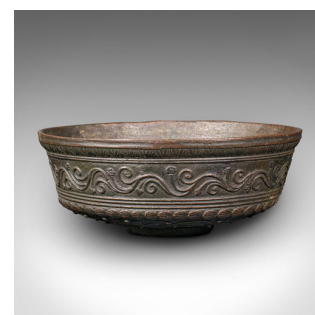

Antique Decorative Bowl, Japanese, Bronze Censer, Edo Period, Georgian,  
C.1750

**DESCRIPTION**

Our Stock # 24200

This is an antique decorative bowl. A Japanese, bronze censer from the Edo period, dating to the 18th century, circa 1750.

- Pleasingly decorative dish with animal and scroll detail
- Displays a desirable aged patina, commensurate with age
- Antique bronze hosts reddish brown hues, with hints of verdigris
- Interior presents a lightly time worn appearance
- Fascia and base hosts relief form animal figures and chased patterns
- Good weight in the hand at 2.16kg (4.76 lb)

This is a charming antique decorative bowl, graced with appealing proportion and a lightly aged appearance. Delivered ready to display.

Search [London Fine for #24200](#) , or scan the QR code for more photos and details

**DIMENSIONS**

Max Width: 20.5cm (8")  
Max Depth: 20.5cm (8")  
Max Height: 8cm (3.25")

**LIST PRICE**

£1,495.00