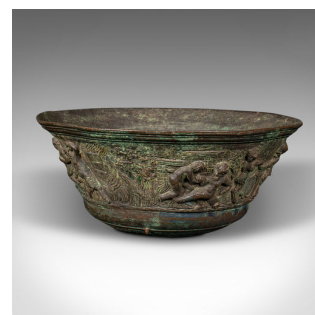

Antique Romanesque Bowl, Italian, Grand Tour, Bronze, Bacchanalian, Victorian

**DESCRIPTION**

Our Stock # 24265

This is an antique Romanesque bowl. An Italian, bronze Grand Tour dish with Bacchanalian decor, dating to the Victorian period, circa 1860.

- Fascinating classical detail accentuates this fine Grand Tour bowl
- Displays a desirable aged patina and in good original order
- Quality bronze graced with charming verdigris weathering
- Relief figures to the fascia of Satyr and Bacchanalian revellers
- Decorations tastefully redolent of Ancient Roman arts
- Appealing robust with a weight in the hand of 1.79kg (3.94 lb)

This is a charming antique Romanesque bowl, a fine example of Grand Tour decorative ware. Delivered ready to display.

Search [London Fine for #24265](#) , or scan the QR code for more photos and details

**DIMENSIONS**

Max Width: 19.5cm (7.75")

Max Depth: 19.5cm (7.75")

Max Height: 8.5cm (3.25")

**LIST PRICE**

£1,295.00