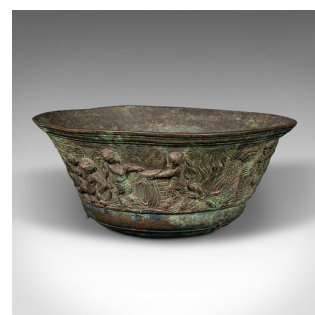

Antique Romanesque Bowl, Italian, Grand Tour, Bronze, Bacchanalian, Victorian

**DESCRIPTION**

Our Stock # 24265

This is an antique Romanesque bowl. An Italian, bronze Grand Tour dish with Bacchanalian decor, dating to the Victorian period, circa 1860.

- Fascinating classical detail accentuates this fine Grand Tour bowl
- Displays a desirable aged patina and in good original order
- Quality bronze graced with charming verdigris weathering
- Relief figures to the fascia of Satyr and Bacchanalian revellers
- Decorations tastefully redolent of Ancient Roman arts
- Appealing robust with a weight in the hand of 1.79kg (3.94 lb)

This is a charming antique Romanesque bowl, a fine example of Grand Tour decorative ware. Delivered ready to display.

Search [London Fine for #24265](#) , or scan the QR code for more photos and details

**DIMENSIONS**

Max Width: 19.5cm (7.75")

Max Depth: 19.5cm (7.75")

Max Height: 8.5cm (3.25")

**LIST PRICE**

£1,295.00