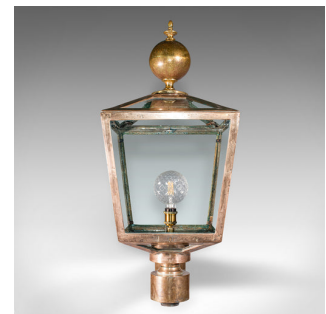

Large Antique Courtyard Light, English, Bronze, Outdoor Lamp, Victorian, C.1870

DESCRIPTION

Our Stock # 18.9386

This is a monumental antique courtyard light. An English, bronze and glass outdoor lamp fixture, dating to the Victorian period, circa 1870.

- Strikingly substantial and impressive form, ideal for a country house residence
- Displays a desirable aged patina and in very good order throughout
- Bronze frame and mount shows a pleasing golden tonality
- Quality glass presents a clear, bright appearance
- Of impressive size, standing prominently at almost 4' tall and a depth of over 2'
- Can be mounted with the decorative finial above or below the lamp
- Stout, reassuring mounting arm secured with four large bolts
- Wired connection for mains fitting, with an eye-catching faceted bulb
- Robust and heavy, the whole weighing 45kg (99.2 lb)

This is a striking monumental antique courtyard light, with a delightful appearance and wonderfully substantial. A treat for your outdoor space. Delivered ready to mount.

Search [London Fine for #18.9386](#), or scan the QR code for more photos and details

DIMENSIONS

Max Width: 43.5cm (17.25")

Max Depth: 72cm (28.25")

Max Height: 115cm (45.25")

LIST PRICE

£3,950.00