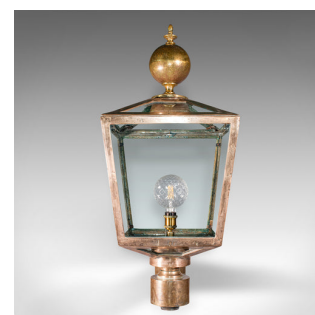

Large Antique Courtyard Light, English, Bronze, Outdoor Lamp, Victorian, C.1870

DESCRIPTION

Our Stock # 18.9386

This is a monumental antique courtyard light. An English, bronze and glass outdoor lamp fixture, dating to the Victorian period, circa 1870.

- Strikingly substantial and impressive form, ideal for a country house residence
- Displays a desirable aged patina and in very good order throughout
- Bronze frame and mount shows a pleasing golden tonality
- Quality glass presents a clear, bright appearance
- Of impressive size, standing prominently at almost 4' tall and a depth of over 2'
- Can be mounted with the decorative finial above or below the lamp
- Stout, reassuring mounting arm secured with four large bolts
- Wired connection for mains fitting, with an eye-catching faceted bulb
- Robust and heavy, the whole weighing 45kg (99.2 lb)

This is a striking monumental antique courtyard light, with a delightful appearance and wonderfully substantial. A treat for your outdoor space. Delivered ready to mount.

Search [London Fine for #18.9386](#) , or scan the QR code for more photos and details

DIMENSIONS

Max Width: 43.5cm (17.25")

Max Depth: 72cm (28.25")

Max Height: 115cm (45.25")

LIST PRICE

£3,950.00