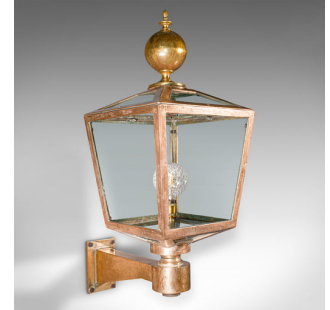

## Large Antique Courtyard Light, English, Bronze, Outdoor Lamp, Victorian, C.1870

### DESCRIPTION

Our Stock # 18.9386

This is a monumental antique courtyard light. An English, bronze and glass outdoor lamp fixture, dating to the Victorian period, circa 1870.

- Strikingly substantial and impressive form, ideal for a country house residence
- Displays a desirable aged patina and in very good order throughout
- Bronze frame and mount shows a pleasing golden tonality
- Quality glass presents a clear, bright appearance
- Of impressive size, standing prominently at almost 4' tall and a depth of over 2'
- Can be mounted with the decorative finial above or below the lamp
- Stout, reassuring mounting arm secured with four large bolts
- Wired connection for mains fitting, with an eye-catching faceted bulb
- Robust and heavy, the whole weighing 45kg (99.2 lb)

This is a striking monumental antique courtyard light, with a delightful appearance and wonderfully substantial. A treat for your outdoor space. Delivered ready to mount.

Search [London Fine for #18.9386](#), or scan the QR code for more photos and details

### DIMENSIONS

Max Width: 43.5cm (17.25")

Max Depth: 72cm (28.25")

Max Height: 115cm (45.25")