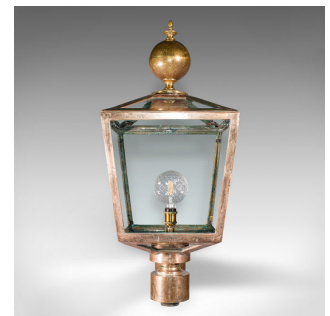

## Large Antique Courtyard Light, English, Bronze, Outdoor Lamp, Victorian, C.1870

### DESCRIPTION

Our Stock # 18.9386

This is a monumental antique courtyard light. An English, bronze and glass outdoor lamp fixture, dating to the Victorian period, circa 1870.

- Strikingly substantial and impressive form, ideal for a country house residence
- Displays a desirable aged patina and in very good order throughout
- Bronze frame and mount shows a pleasing golden tonality
- Quality glass presents a clear, bright appearance
- Of impressive size, standing prominently at almost 4' tall and a depth of over 2'
- Can be mounted with the decorative finial above or below the lamp
- Stout, reassuring mounting arm secured with four large bolts
- Wired connection for mains fitting, with an eye-catching faceted bulb
- Robust and heavy, the whole weighing 45kg (99.2 lb)

This is a striking monumental antique courtyard light, with a delightful appearance and wonderfully substantial. A treat for your outdoor space. Delivered ready to mount.

Search [London Fine for #18.9386](#), or scan the QR code for more photos and details

### DIMENSIONS

Max Width: 43.5cm (17.25")

Max Depth: 72cm (28.25")

Max Height: 115cm (45.25")