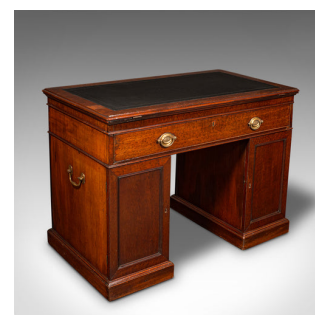

Antique Architect's Desk, English, Adjustable, Draughtsman, Pedestal, Georgian

DESCRIPTION

Our Stock # 18.9430

This is an antique architect's desk. An English, mahogany and leather adjustable draughtsman's pedestal desk, dating to the Georgian period, circa 1800.

- Fascinating architect's desk, with campaign aesthetic and superb riser top
- Displays a desirable aged patina and in good order
- Beautiful caramel hues beam beneath a wax polish finish
- Select stocks present fine grain interest throughout
- Classic pedestal form, ideal for central room placement with faux drawers to verso
- Dual layered desk top with an inset embossed leather skiver
- Superb riser action with hinges to both sides of the desk
- Adjusting for angle, with a toothed rack mechanism to hold the desired position
 - Wide central drawer dressed with oval brass handles and inset lock – this key present
 - Upon opening, the drawer presents a striking green baize writing surface
 - Beneath the sliding baize, a suite of storage boxes with alphabetised inlays

Search [London Fine for #18.9430](#) , or scan the QR code for more photos and details

DIMENSIONS

- Max Width: 111cm (43.75")
- Max Depth: 63cm (24.75")
- Max Height: 81cm (32")
- Skiver Width: 97.5cm (38.5")
- Skiver Depth: 49cm (19.25")
- Kneehole Width: 46.5cm (18.25")
- Kneehole Height: 59cm (23.25")