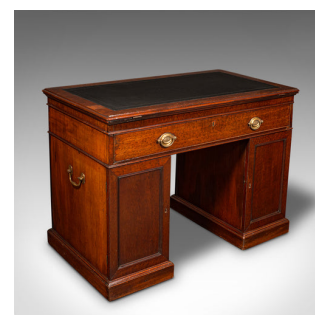

Antique Architect's Desk, English, Adjustable, Draughtsman, Pedestal, Georgian

DESCRIPTION

Our Stock # 18.9430

This is an antique architect's desk. An English, mahogany and leather adjustable draughtsman's pedestal desk, dating to the Georgian period, circa 1800.

- Fascinating architect's desk, with campaign aesthetic and superb riser top
- Displays a desirable aged patina and in good order
- Beautiful caramel hues beam beneath a wax polish finish
- Select stocks present fine grain interest throughout
- Classic pedestal form, ideal for central room placement with faux drawers to verso
- Dual layered desk top with an inset embossed leather skiver
- Superb riser action with hinges to both sides of the desk
- Adjusting for angle, with a toothed rack mechanism to hold the desired position
 - Wide central drawer dressed with oval brass handles and inset lock – this key present
 - Upon opening, the drawer presents a striking green baize writing surface
 - Beneath the sliding baize, a suite of storage boxes with alphabetised inlays

Search [London Fine for #18.9430](#), or scan the QR code for more photos and details

DIMENSIONS

Max Width: 111cm (43.75")
 Max Depth: 63cm (24.75")
 Max Height: 81cm (32")
 Skiver Width: 97.5cm (38.5")
 Skiver Depth: 49cm (19.25")
 Knee-hole Width: 46.5cm (18.25")
 Knee-hole Height: 59cm (23.25")