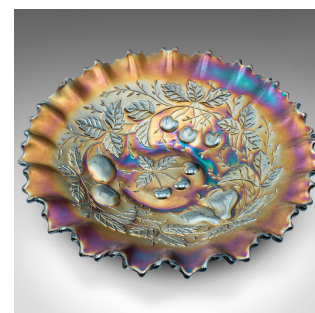

Vintage Soft Fruit Dish, English, Carnival Glass, Display Plate, Lustre, C.1970

DESCRIPTION

Our Stock # 24255

This is a vintage soft fruit dish. An English, carnival glass plate, dating to the late 20th century, circa 1970.

- Striking lustre with a delightful colour palette
- Displays a desirable aged patina and in good order
- Deep red glass, upon which layers of gold and lustre finish applied
- Bold flared rim encircles a three fruit pattern to the centre
- Distinctive hatched finish to the reverse

This is an appealing vintage soft fruit dish, with striking colour. Delivered ready to display.

Search [London Fine for #24255](#) , or scan the QR code for more photos and details

DIMENSIONS

Max Width: 22cm (8.75")