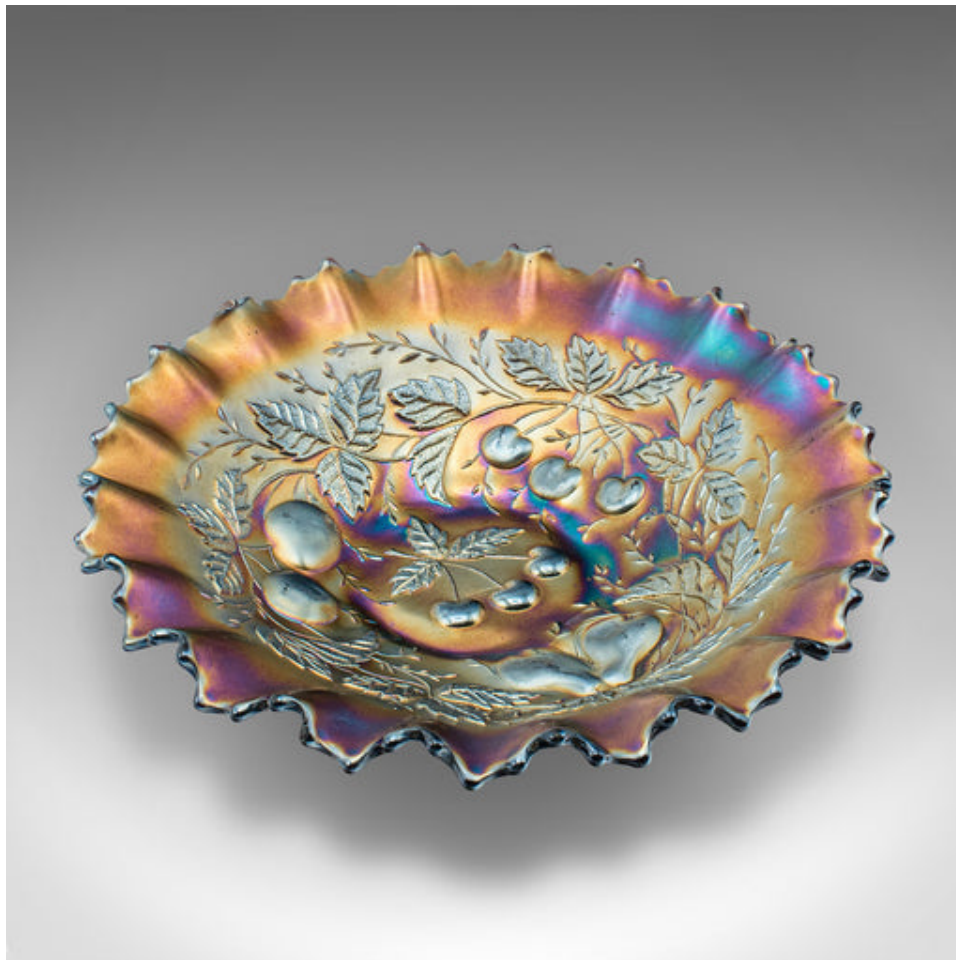

Vintage Soft Fruit Dish, English, Carnival Glass, Display Plate, Lustre, C.1970

**DESCRIPTION**

Our Stock # 24255

This is a vintage soft fruit dish. An English, carnival glass plate, dating to the late 20th century, circa 1970.

- Striking lustre with a delightful colour palette
- Displays a desirable aged patina and in good order
- Deep red glass, upon which layers of gold and lustre finish applied
- Bold flared rim encircles a three fruit pattern to the centre
- Distinctive hatched finish to the reverse

This is an appealing vintage soft fruit dish, with striking colour. Delivered ready to display.

Search [London Fine for #24255](#) , or scan the QR code for more photos and details

**DIMENSIONS**

Max Width: 22cm (8.75")

Max Depth: 22cm (8.75")

Max Height: 5.5cm (2.25")

**LIST PRICE**

£195.00