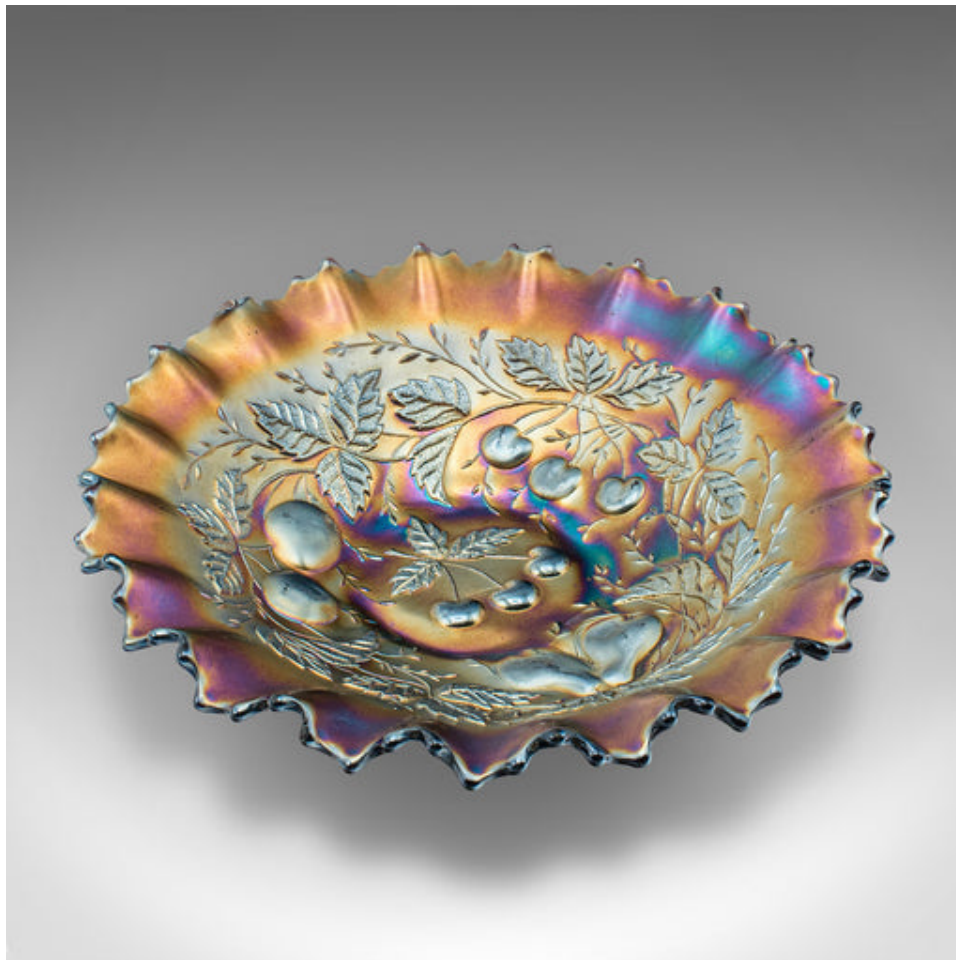

Vintage Soft Fruit Dish, English, Carnival Glass, Display Plate, Lustre, C.1970

DESCRIPTION

Our Stock # 24255

This is a vintage soft fruit dish. An English, carnival glass plate, dating to the late 20th century, circa 1970.

- Striking lustre with a delightful colour palette
- Displays a desirable aged patina and in good order
- Deep red glass, upon which layers of gold and lustre finish applied
- Bold flared rim encircles a three fruit pattern to the centre
- Distinctive hatched finish to the reverse

This is an appealing vintage soft fruit dish, with striking colour. Delivered ready to display.

Search [London Fine for #24255](#) , or scan the QR code for more photos and details

DIMENSIONS

Max Width: 22cm (8.75")

Max Depth: 22cm (8.75")

Max Height: 5.5cm (2.25")

LIST PRICE

£195.00