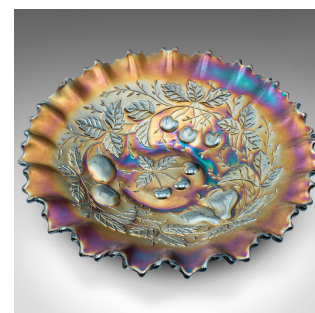

Vintage Soft Fruit Dish, English, Carnival Glass, Display Plate, Lustre, C.1970

**DESCRIPTION**

Our Stock # 24255

This is a vintage soft fruit dish. An English, carnival glass plate, dating to the late 20th century, circa 1970.

- Striking lustre with a delightful colour palette
- Displays a desirable aged patina and in good order
- Deep red glass, upon which layers of gold and lustre finish applied
- Bold flared rim encircles a three fruit pattern to the centre
- Distinctive hatched finish to the reverse

This is an appealing vintage soft fruit dish, with striking colour. Delivered ready to display.

Search [London Fine for #24255](#) , or scan the QR code for more photos and details

**DIMENSIONS**

Max Width: 22cm (8.75")